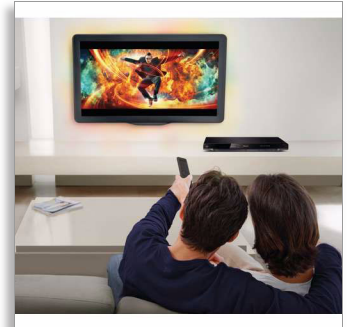

Philips 5000 series
Blu-ray Disc/ DVD player

3D playback
DivX Plus HD
Net TV

BDP5200

Blu-ray 3D and the best of Internet on your TV

Be amazed by the Philips Blu-ray DVD player BDP5200 and discover a new 3D movie experience at home. Enjoy the best of Internet on your TV with Net TV, hassle-free with built-in WiFi. And playback more than ever before with DivX Plus HD.

See more

- Smart TV to enjoy online services & access multimedia on TV
- Blu-ray 3D Disc playback for a full HD 3D experience at home
- DivX Plus HD Certified for high definition DivX playback
- DLNA Network Link to enjoy photos and videos from your PC
- Subtitle Shift for widescreen without any missing subtitles

Hear more

- Dolby TrueHD and DTS-HD MA for HD 7.1 surround sound

Engage more

- Built-in WiFi-n for faster, wider wireless performance
- USB 2.0 plays video/music from USB flash/hard disk drive
- Turn your Smartphone into a remote for Philips AV products
- USB keyboard connectivity for easy Net TV and Web browsing
- EasyLink to control all HDMI CEC devices via a single remote

asimpleswitch.com

PHILIPS

Highlights

Blu-ray 3D Disc playback

Full HD 3D provides the illusion of depth for a heightened, realistic cinema viewing experience at home. Separate images for the left and right eyes are recorded in 1920 x 1080 full HD quality and alternately played on screen at a high speed. By watching these images through special glasses that are timed to open and close the left and right lenses in synchronization with the alternating images, the full-HD 3D viewing experience is created.