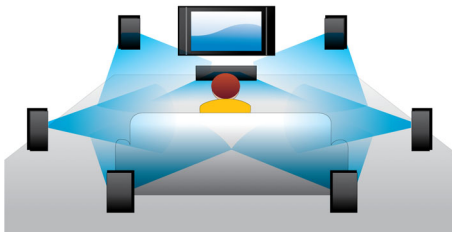

asimpleswitch.com

PHILIPS

Highlights

Blu-ray 3D Disc playback

Full HD 3D provides the illusion of depth for a heightened, realistic cinema viewing experience at home. Separate images for the left and right eyes are recorded in 1920 x 1080 full HD quality and alternately played on screen at a high speed. By watching these images through special glasses that are timed to open and close the left and right lenses in synchronization with the alternating images, the full-HD 3D viewing experience is created.

Dolby TrueHD and DTS-HD MA

DTS-HD Master Audio and Dolby TrueHD delivers 7.1 channels of the finest sound from your Blu-ray Discs. Audio reproduced is virtually indistinguishable from the studio master, so you hear what the creators intended for you to hear. DTS-HD Master Audio and Dolby TrueHD complete your high definition entertainment experience.