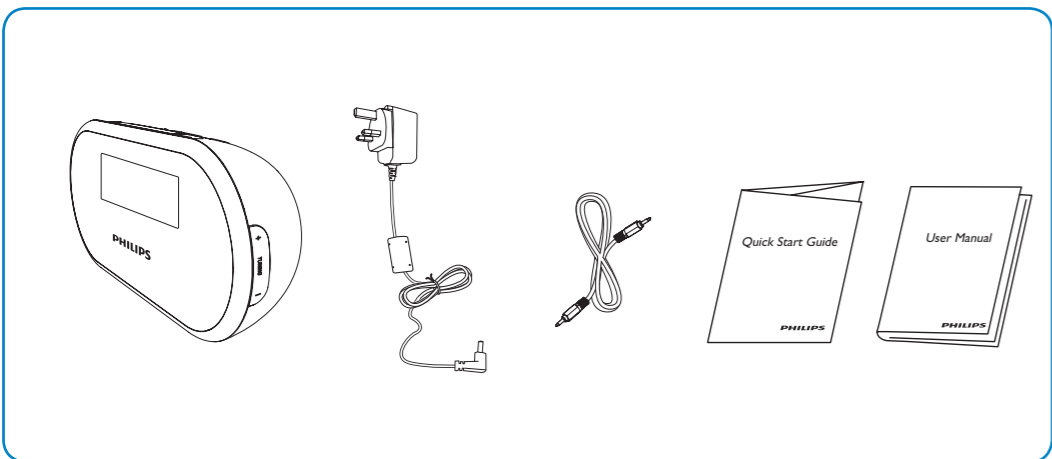

[www.philips.com/welcome](http://www.philips.com/welcome)

AJB1002

**PHILIPS**

**1** Remove the protective tab **2** Connect power

**4** Listen to DAB radio

**3** Set clock

**5** Store DAB radio station manually