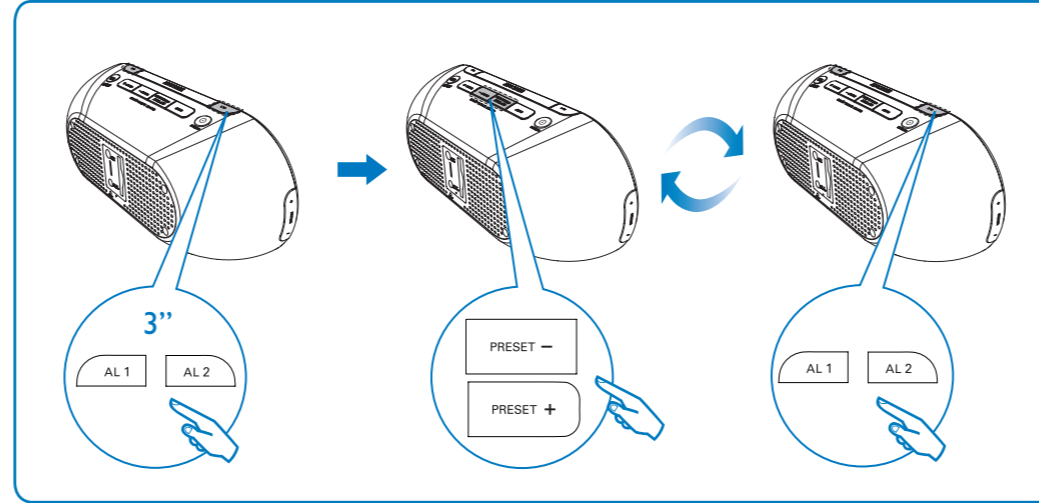

7 Listen to FM radio

8 Set alarm

10 Activate/Deactivate sleep timer

8 Store FM radio stations automatically

9 Activate/Deactivate alarm timer

© Royal Philips Electronics N.V. 2010
All rights reserved.

Specifications are subject to change without notice.
Trademarks are the property of Koninklijke Philips
Electronics N.V. or their respective owners.

AJB1002_05_QSG_V1.2