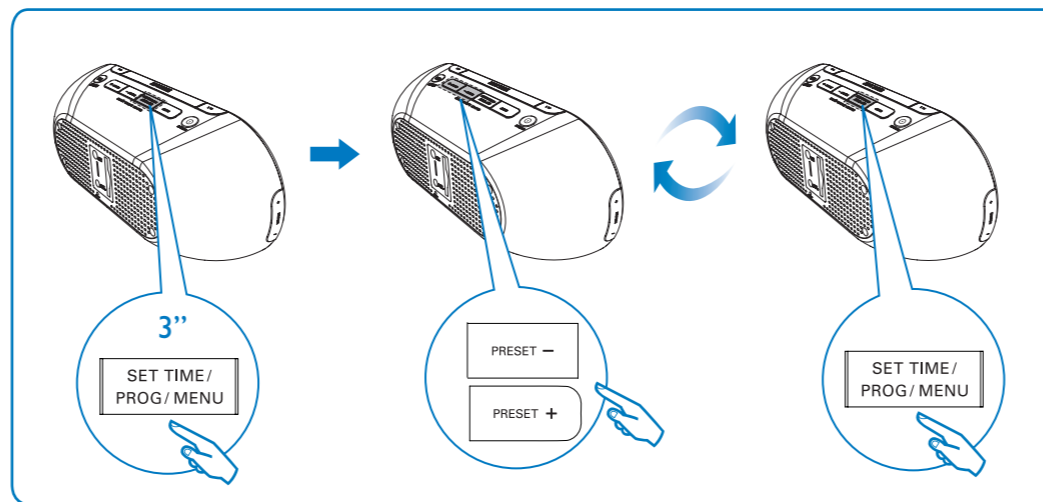

[www.philips.com/welcome](http://www.philips.com/welcome)

AJB1002

**PHILIPS**

**1** Remove the protective tab **2** Connect power

**4** Listen to DAB radio

**3** Set clock

**5** Store DAB radio station manually