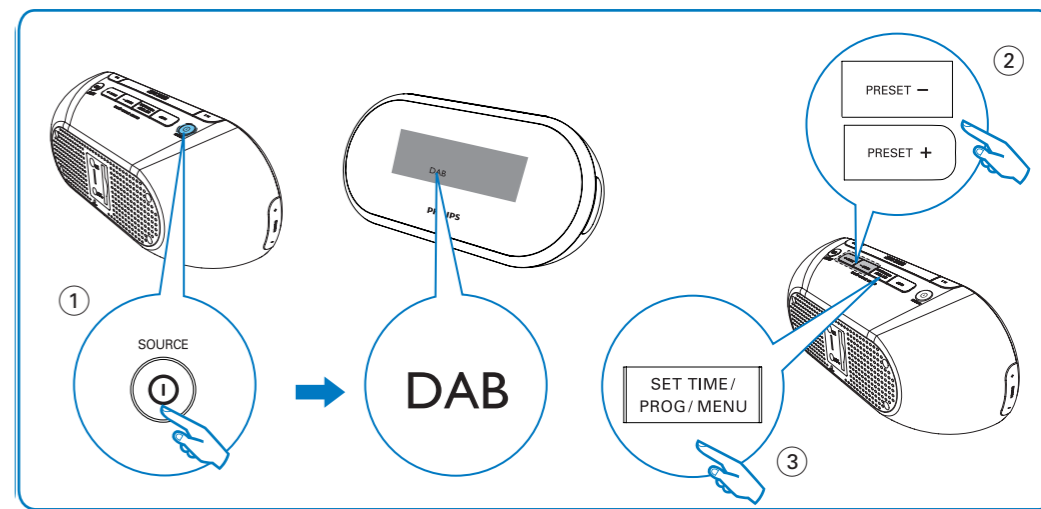

[www.philips.com/welcome](http://www.philips.com/welcome)

AJB1002

**PHILIPS**

**1** Remove the protective tab **2** Connect power

**4** Listen to DAB radio

**3** Set clock

**5** Store DAB radio station manually