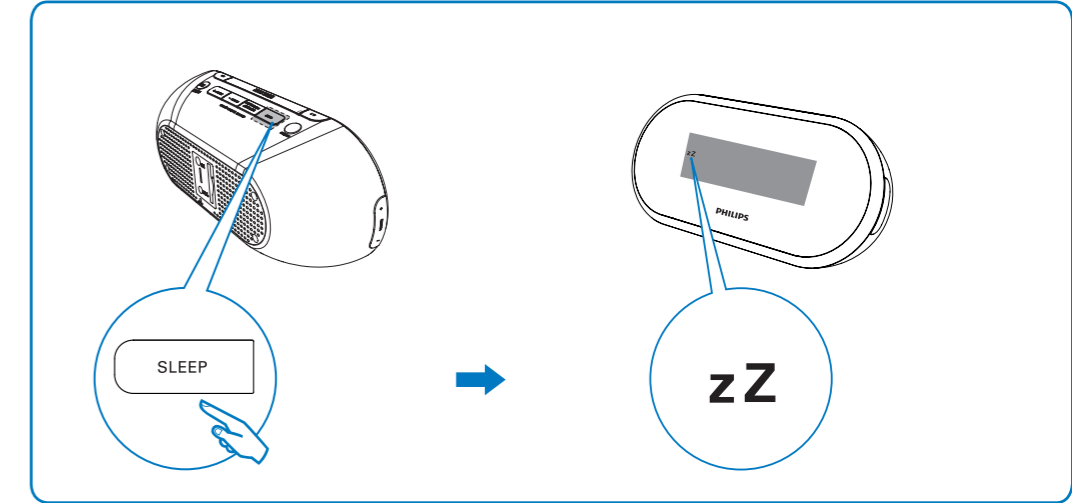

10 Activate/Deactivate sleep timer