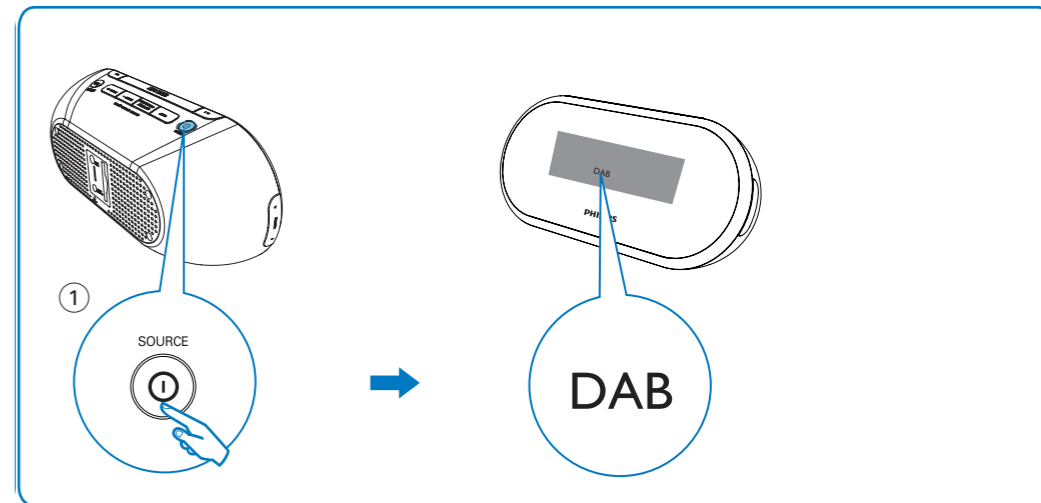

[www.philips.com/welcome](http://www.philips.com/welcome)

AJB1002

**PHILIPS**

**1** Remove the protective tab **2** Connect power

**4** Listen to DAB radio

**3** Set clock

**5** Store DAB radio station manually