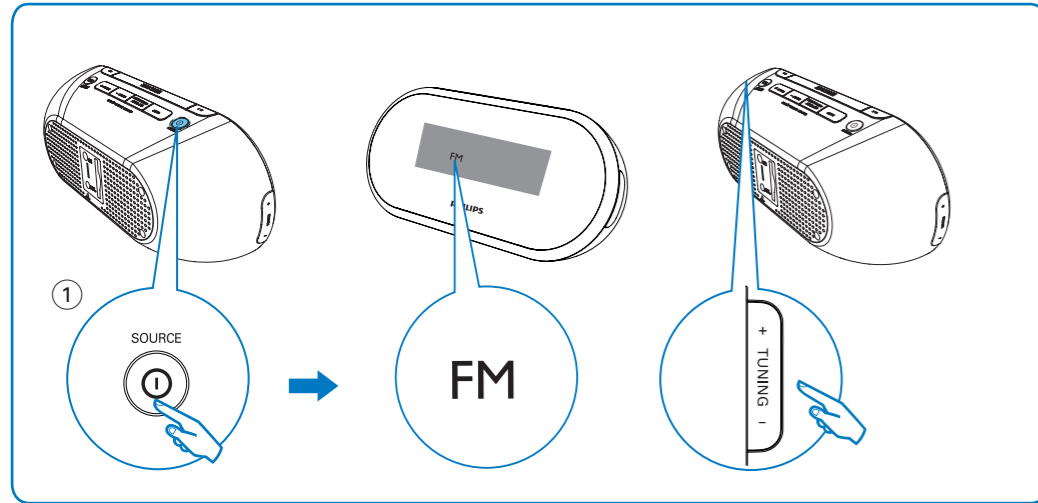

7 Listen to FM radio