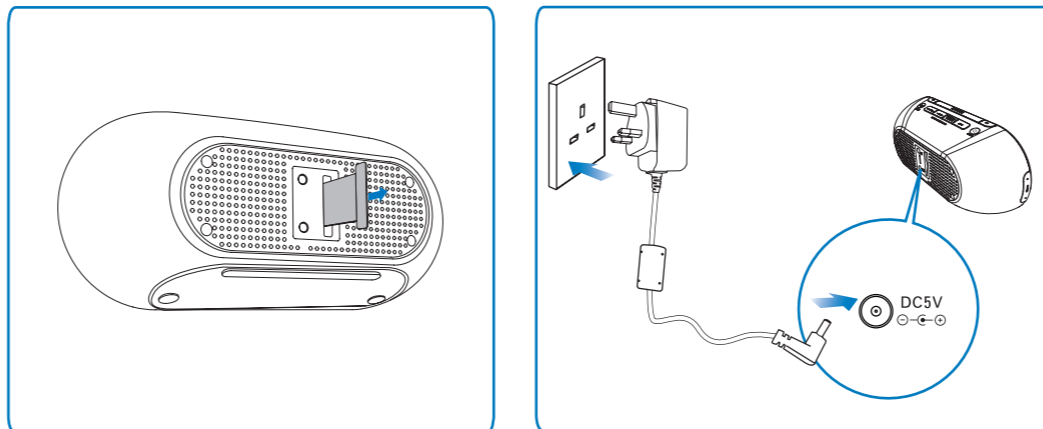

[www.philips.com/welcome](http://www.philips.com/welcome)

AJB1002

**PHILIPS**

**1** Remove the protective tab **2** Connect power

**4** Listen to DAB radio

**3** Set clock

**5** Store DAB radio station manually