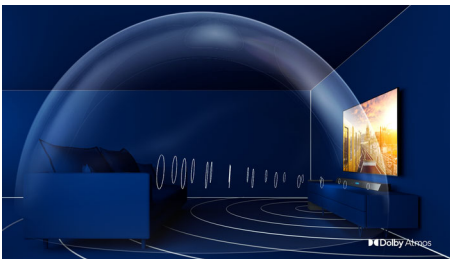

TAB8805/10

Highlights

Powerfully cinematic

This soundbar brings 300W of rich sound to everything you watch, and every track you love. 3.1 channels fill any room with spellbinding soundtracks, thunderous effects, and crystal-clear dialogue. The wireless subwoofer adds impact to every explosion and every beat.

Dolby Atmos

Increase the drama no matter what you watch. This Dolby Atmos-compatible soundbar reproduces depth as well as height, creating

virtual three-dimensional surround sound that flows above and around you.

Low profile. Easy placement

The distinctive geometric design has a low profile, making this soundbar easy to place under or alongside your TV. The included wall brackets keep your options open, and the powerful wireless subwoofer looks great freestanding.