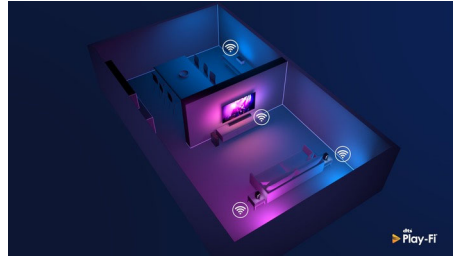

TAB8805/10

Highlights

Powerfully cinematic

This soundbar brings 300W of rich sound to everything you watch, and every track you love. 3.1 channels fill any room with spellbinding soundtracks, thunderous effects, and crystal-clear dialogue. The wireless subwoofer adds impact to every explosion and every beat.

Dolby Atmos

Increase the drama no matter what you watch. This Dolby Atmos-compatible soundbar reproduces depth as well as height, creating

virtual three-dimensional surround sound that flows above and around you.

Play-Fi. Multi-room and more

Easy Play-Fi compatibility will make this soundbar the star of your multi-room set-up. You can sync Play-Fi-compatible speakers for multi-room audio, or even create a true surround-sound system—all via the Philips Sound app, or the Play-Fi app.

Low profile. Easy placement

The distinctive geometric design has a low profile, making this soundbar easy to place under or alongside your TV. The included wall brackets keep your options open, and the powerful wireless subwoofer looks great freestanding.