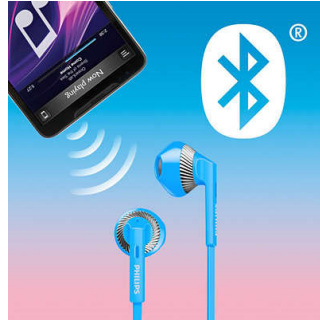

Supports Bluetooth version 4.1

Pair your smart device with your headphones using Bluetooth and enjoy the freedom of crystal clear music and phone calls - without the hassle of cables.

Tangle-free flat cable

Flat cable ensures that your cord stays smooth and tangle free - always.