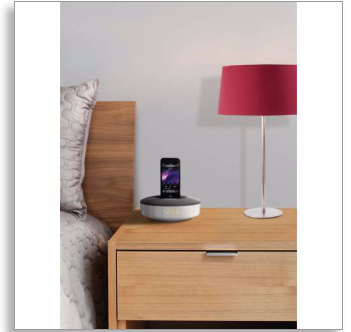

Philips
docking speaker

with Lightning connector
for iPod/iPhone
USB port for charging
6W

DS1155

Sound that fits your home

Compatible with iPhone 5 and the latest iPods through the Lightning connector, DS1155 docking speaker not only sounds full and rich, it also boasts clock display and soft night light, making it the perfect device on your nightstand.

Surprisingly rich sound

- Rich omni-directional sound to fill your bedroom
- Shielding technology to block mobile phone interference
- 6W RMS total output power

Advanced versatility

- Fast charging and play music via Lightning connector

Elegant and compact

- Elegant and compact design to fit on any bedside table
- 360-degree design for gorgeous look from any angle

Designed for your bedroom

- Charge your second mobile device via USB
- Soft glow night light
- Auto clock synchronization with iPod/iPhone when docked

Sound

- Output power: 6 W RMS
- Sound system: stereo
- Volume control: up/down

Charging

- USB devices: 5V

Convenience

- Clock: Digital

Dimensions

- Product dimensions (WxDxH): 177 x 177 x 100 mm
- Packaging dimensions (WxDxH): 222 x 139 x 222 mm
- Product weight: 0.88 kg
- Weight incl. Packaging: 1.08 kg