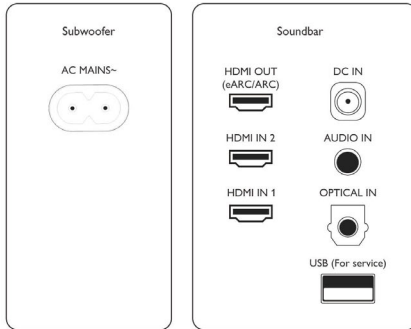

Soundbar 7.1.2 with wireless subwoofer

888W max. Wireless subwoofer Detachable surround speakers, Dolby Atmos. IMAX Enhanced, DTS Play-Fi compatible

Specifications

Sound

- Sound Enhancement: Movie, Music, Voice, Sport, Custom
- Sound System: Dolby Atmos, DTS:X, IMAX Enhanced
- Total harmonic distortion: 1%
- Speaker system output power: 888W MAX / 450W RMS (1%THD)

Loudspeakers

- Subwoofer freq range: 35 - 150 Hz
- Subwoofer type: Active, Wireless subwoofer
- Subwoofer impedance: 3 ohm
- Number of sound channels: 7.1.2
- Number of woofers: 1
- Woofer diameter: 8"
- Soundbar freq range: 150 - 20k Hz
- Detachable rear drivers: 2 full range (L+R), 2 tweeters (L+R)

B97/37

- Center drivers: 2 full range (L+R)
- Front drivers: 4 full range (L+R), 2 tweeters (L+R)
- Side-firing drivers: 2 tweeters (L+R)
- Up-firing drivers: 2 full range (L+R)
- External subwoofer enclosure: Bass reflex

Connectivity

- Bluetooth: Receiver
- Bluetooth version: 4.2
- EasyLink (HDMI-CEC)