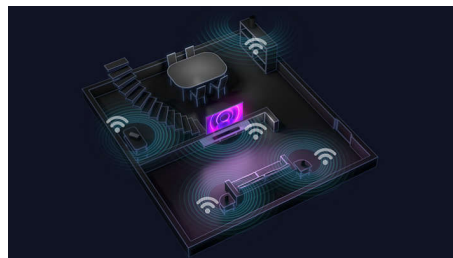

Surround sound on demand

Want to fully immerse on movie night? Simply remove the detachable speakers from the ends of the soundbar and place them behind you to create a true surround-sound setup. The

dedicated center channel ensures you'll hear every word—from blockbusters to podcasts.

Dolby Atmos and Dolby Surround

Get the full Dolby Atmos experience from this soundbar's up-firing speakers. Your favorite movies and shows will sound breathtakingly realistic as sound flows above and around you. If you're watching non-Atmos content, the soundbar switches to Dolby Surround.

Play-Fi. Multi-room and more

DTS Play-Fi compatibility makes this premium Fidelio soundbar a powerful component in a multi-room audio setup. You can easily sync

B97/37

and group Play-Fi-compatible speakers, and stream playlists to every room in high-quality audio without dropping a beat.