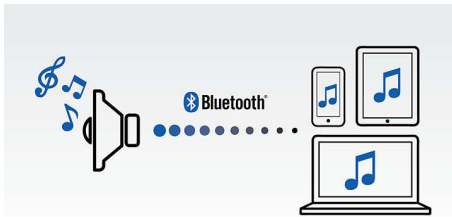

Sound that blows you away

- 2 x 6 W RMS total output power
- Two speaker drivers & passive radiators give immersive sound
- Digital Sound Processing for lifelike sound without distortion

PHILIPS

wireless portable speaker
Bluetooth® and NFC Splash-proof, Built-in microphone for calls, 12W, Rechargeable battery

BT6000B/10

Highlights

Wireless music streaming

Bluetooth is a short range wireless communication technology that is both robust and energy-efficient. The technology allows easy wireless connection to iPod/iPhone/iPad or other Bluetooth devices, such as smartphones, tablets or even laptops. So you can enjoy your favourite music and sound from videos or games wirelessly.