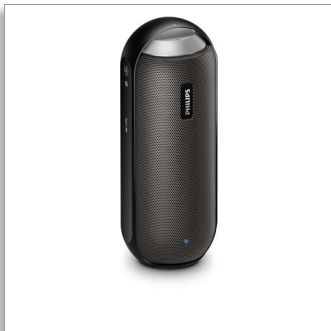

Philips
wireless portable speaker

Bluetooth® and NFC

Splash-proof
Built-in microphone for calls
12W, Rechargeable battery

BT6000B

Small is Great

Big sound 360° around

Chuck the speaker down any way you like, vertical or horizontal. 360° sound means you get big sound all around, every time. Splash-proof, rugged and equipped with wireless music streaming it brings warm, natural sound wherever you go.

Designed to go places

- Built-in rechargeable Li-ion battery for playback anywhere
- Splash-proof design ideal for outdoor use (IPX4)

Advanced versatility

- Audio-in for easy portable music playback
- One-Touch with NFC-enabled smartphones for Bluetooth pairing
- Built-in microphone for hands-free phone calls
- Wireless music streaming via Bluetooth

Sound that blows you away

- 2 x 6 W RMS total output power
- Two speaker drivers & passive radiators give immersive sound
- Digital Sound Processing for lifelike sound without distortion

PHILIPS

wireless portable speaker
Bluetooth® and NFC Splash-proof, Built-in microphone for calls, 12W, Rechargeable battery

Power

- Battery type: Lithium-ion (built-in)
- Power supply: 5V, 2A (USB adapter)
- Operating time on battery: 8 hour(s)

Product dimensions

- Height: 7.05 cm
- Width: 18.83 cm
- Depth: 6.97 cm
- Weight: 0.486 kg