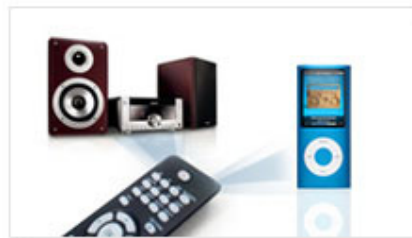

All-in-one remote control

With the Philips all-in-one remote control, you can now navigate both your Philips music system and your iPod/iPhone through hundreds of songs easily with the one simple press of the remote control. Displaying information listed according to playlist, album, artist, genre or track, the navigation offers

speedy yet simple through hundreds of files. It allows one handed operation and guarantees a unique user experience.

Auto sync time

Auto sync time via iPod/iPhone dock with Lightning connector