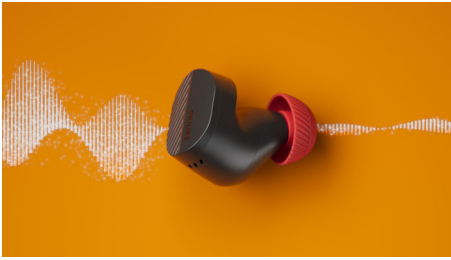

True Wireless Headphones

Detailed, natural sound Noise Canceling Pro, Clearer calls on the go, Reliable in-ear fit

Highlights

Noise Canceling Pro

Busy gym? Windy park? Adaptive noise cancellation quickly reacts to your surroundings to suppress external noise, including wind, in real time. If your run takes you near busy roads, you can tap an earbud to activate Awareness Mode and let outside sounds in.