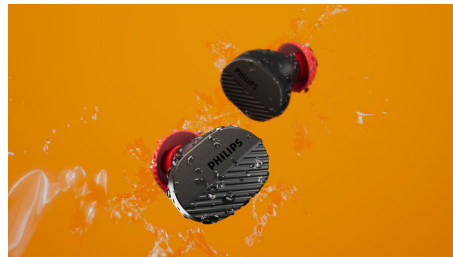

IPX5 water protection

An IPX5 rating means these headphones don't mind a drop of rain or a downpour, so they'll never give you an excuse to stay on the couch! If you get a sweat on in the gym, the headphones won't mind that either.

TAA5508BK/00