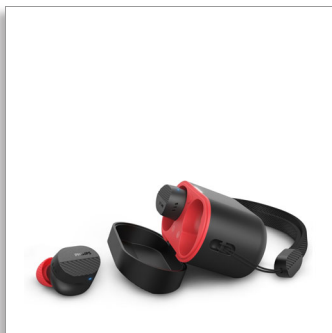

Philips  
True Wireless  
Headphones

Detailed, natural sound

Noise Canceling Pro  
Clearer calls on the go  
Reliable in-ear fit

TAA5508BK

## Your workout essential

Gym to street, these noise canceling true wireless sports headphones will motivate your moves! Music and podcasts sound great, and you'll be heard clearly if you stop to take a call. A reliable in-ear fit keeps the earbuds nicely in place.