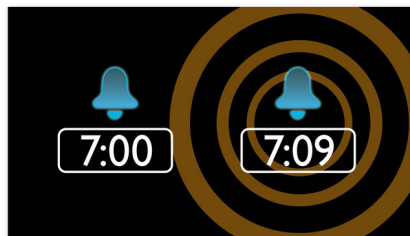

Repeat alarm

To counter oversleeping, the Philips Clock radio has a snooze feature. Should the alarm ring and you wish to continue sleeping a bit longer, simply press the Repeat Alarm button once and go back to sleep. Nine minutes later the alarm will ring again. You can continue to press the Repeat Alarm button every nine minutes until you turn off the alarm altogether.