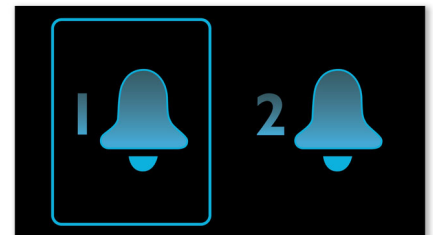

Repeat alarm

To counter oversleeping, the Philips Clock radio has a snooze feature. Should the alarm ring and you wish to continue sleeping a bit longer, simply press the Repeat Alarm button once and go back to sleep. Nine minutes later the alarm will ring again. You can continue to press the Repeat Alarm button every nine minutes until you turn off the alarm altogether.

Easy alarm/time set

Easy alarm/time set

Dual alarm

The Philips audio system comes with two alarm times. Set one alarm time to wake you up and the other time to wake up your partner.

Battery back-up

Battery back-up ensures memory of time during power failure

Sleep Timer

Sleep timer lets you decide how long you want to listen to music or a radio station of your choice before falling asleep. Simply set a time limit (up to 1 hour) and choose a CD or radio station to listen to while you drift off to sleep. The Philips radio set will continue to play for the selected duration and then automatically switch off to a power-efficient, silent stand-by mode. Sleep Timer lets you fall asleep to your favorite CD or radio DJ without counting sheep or worrying about wasting power.