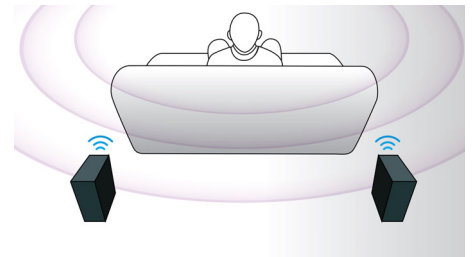

Wireless rear speakers

Wireless rear speakers give you scalability and mobility in speaker placement. Developed using interference-free technology, wireless speakers provide full surround sound without unsightly wire connections. **The wireless connection is between the main unit and the rear speakers only. Rear speakers are both connected to wireless receiver modules.