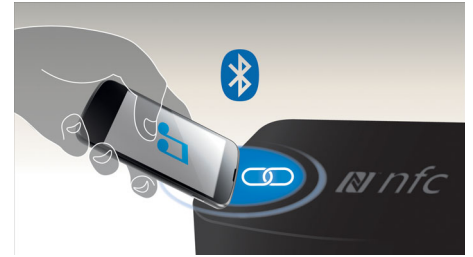

Built-in WiFi

Thanks to built-in WiFi, by simply connecting your home theater directly to your home network, you can experience a rich selection of popular online services. You can enjoy some of the best websites offering movies, pictures, infotainment and other online contents tailored to fit your TV screen.

Dolby TrueHD and DTS-HD

Dolby TrueHD and DTS-HD Master Audio Essential deliver the finest sound from your Blu-ray Discs. Audio reproduced is virtually indistinguishable from the studio master, so you hear what the creators intended for you to hear. Dolby TrueHD and DTS-HD Master Audio Essential complete your high definition entertainment experience.

Miracast™

Miracast™ is a peer-to-peer wireless screencasting standard formed via Wi-Fi Direct connections. Simplified user interface likes screen-mirroring the portable device screen to bigger screen via Miracast™ certified device, no limit by pre-build codec for decoding.

NFC technology

Pair Bluetooth devices easily with one-touch NFC (Near Field Communications) technology. Just tap the NFC enabled smartphone or tablet on the NFC area of a speaker to turn the speaker on, start Bluetooth pairing, and begin streaming music.