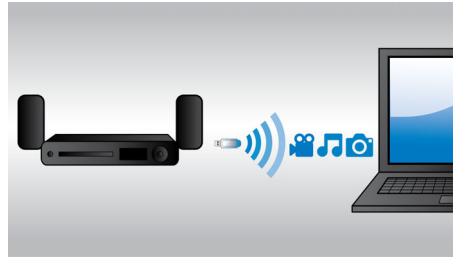

PHILIPS

Highlights

Crystal Clear Sound

Crystal Clear Sound for super clarity and realism

1000W RMS power

1000W RMS power delivers great sound for movies and music

Full HD 3D Blu-ray

Be enthralled by 3D movies in your own living room on a Full HD 3D TV. Active 3D uses the latest generation of fast switching displays for real life depth and realism in full 1080x1920 HD resolution. By watching these images through special glasses with right and left lenses that are timed to open and close in synchrony with alternating images, the full HD 3D viewing experience is created in your home cinema. Premium 3D movie releases on Blu-ray offer a wide, high quality selection of content. Blu-ray also delivers uncompressed surround sound for an unbelievably real audio experience.

Built-in WiFi

Thanks to built-in WiFi, by simply connecting your home theater directly to your home network, you can experience a rich selection of popular online services. You can enjoy some of the best websites offering movies, pictures, infotainment and other online contents tailored to fit your TV screen.