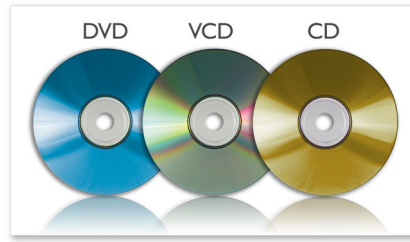

DVD, DVD+/-RW, (S)VCD, CD

The Philips Portable DVD player is compatible with most DVD and CD discs available in the market. DVD, DVD+/-R, DVD+/-RW, (S)VCD and CD – all of them can play on the DVD player. DVD+/-R is a shorthand term for a DVD drive that can accept both of the common recordable DVD formats. Likewise, DVD+/-RW handles both common rewritable disc types.

Power Resume

The DVD-Video player remembers where you last stopped watching both if it is powered off directly and if the power supply is discontinued. If you did not change to another disc, your player will resume play where you last stopped the movie just by reloading the disc—making your life a lot easier!

DivX Certified

With DivX® support, you are able to enjoy DivX encoded videos and movies from the

Internet, including purchased Hollywood films. The DivX media format is an MPEG-4-based video compression technology that enables you to save large files like movies, trailers and music videos on media like CD-R/RW and DVD recordable discs, USB storage and other memory cards for playback on your DivX Certified® Philips device.