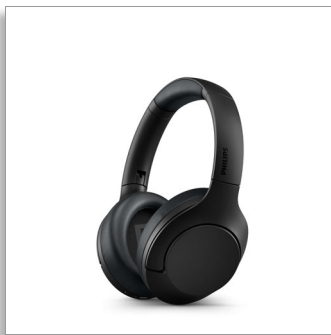

### Noise Canceling Pro

Up to 60 hours play time  
Bluetooth multipoint  
Touch control

TAH8506BK

#### Great sound, sleek looks

- Sleek design with Noise Canceling Pro
- Clear sound for calls
- Great sound from 40 mm drivers