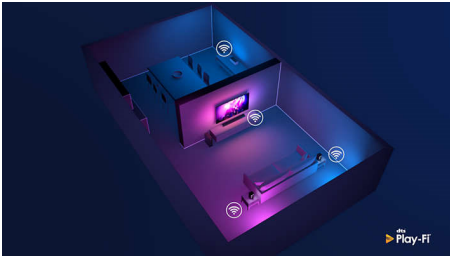

Multi-room audio and Ambilight

- 2 x 3.5" woofers, 2 x 1" tweeters, 80 W output power
- DTS Play-Fi. High-quality multi-room audio
- Built-in LED light. Works with Philips Ambilight TV
- Rich sound in any room. Perfect syncing between rooms
- Two passive radiators for powerful bass

At home in your home

- Boost the sound of your smart assistant speakers
- Multi-room setup via Philips Sound or Play-Fi app
- Connects to your favourite voice assistant-enabled devices

PHILIPS

Wireless home speaker

Wi-Fi. Multi-room audio DTS Play-Fi compatible, Connects with voice assistants, Built-in LED

TAW6505/10

Highlights

Play-Fi. Multi-room and more

This wireless speaker is DTS Play-Fi compatible, so you can easily sync with other Play-Fi-compatible speakers for multi-room audio. If your soundbar supports Play-Fi Surround, you can even make this speaker part of a true surround-sound setup on movie night.

Rich sound in any room

Two woofers, two passive radiators and two tweeters combine to give you room-filling sound with powerful bass and sparkling treble. Wi-Fi streaming gives you the highest-quality signal and ensures that the audio syncs perfectly between speakers or rooms.