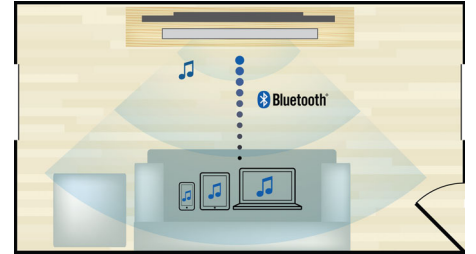

Play & charge your iPod/iPhone

Enjoy your favorite music while charging your iPod/iPhone! Simply connect your iPod/iPhone with its USB cable to the USB port of the Home Theater System. It charges your iPod/iPhone while it plays so you can enjoy your music and not have to worry about your Apple device battery running out.

Built-in WiFi

Thanks to built-in WiFi, by simply connecting your home theater directly to your home network, you can experience a rich selection of popular online services. You can enjoy some

of the best websites offering movies, pictures, infotainment and other online contents tailored to fit your TV screen.

Bluetooth wireless streaming

Bluetooth wireless music streaming from your music devices

Dolby TrueHD and DTS-HD

Dolby TrueHD and DTS-HD Master Audio Essential deliver the finest sound from your Blu-ray Discs. Audio reproduced is virtually indistinguishable from the studio master, so you hear what the creators intended for you to hear. Dolby TrueHD and DTS-HD Master Audio Essential complete your high definition entertainment experience.