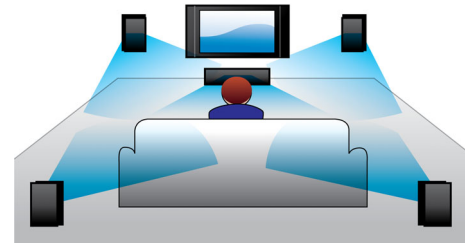

Built-in WiFi

Thanks to built-in WiFi, by simply connecting your home theater directly to your home network, you can experience a rich selection of popular online services. You can enjoy some

of the best websites offering movies, pictures, infotainment and other online contents tailored to fit your TV screen.

Bluetooth wireless streaming

Bluetooth wireless music streaming from your music devices

Dolby TrueHD and DTS-HD

Dolby TrueHD and DTS-HD Master Audio Essential deliver the finest sound from your Blu-ray Discs. Audio reproduced is virtually indistinguishable from the studio master, so you hear what the creators intended for you to hear. Dolby TrueHD and DTS-HD Master Audio Essential complete your high definition entertainment experience.