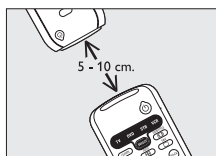

1. 3 Place both remote controls on a flat surface (like a coffee table) and aim them head-to-head with about 5 - 10 cm in between.