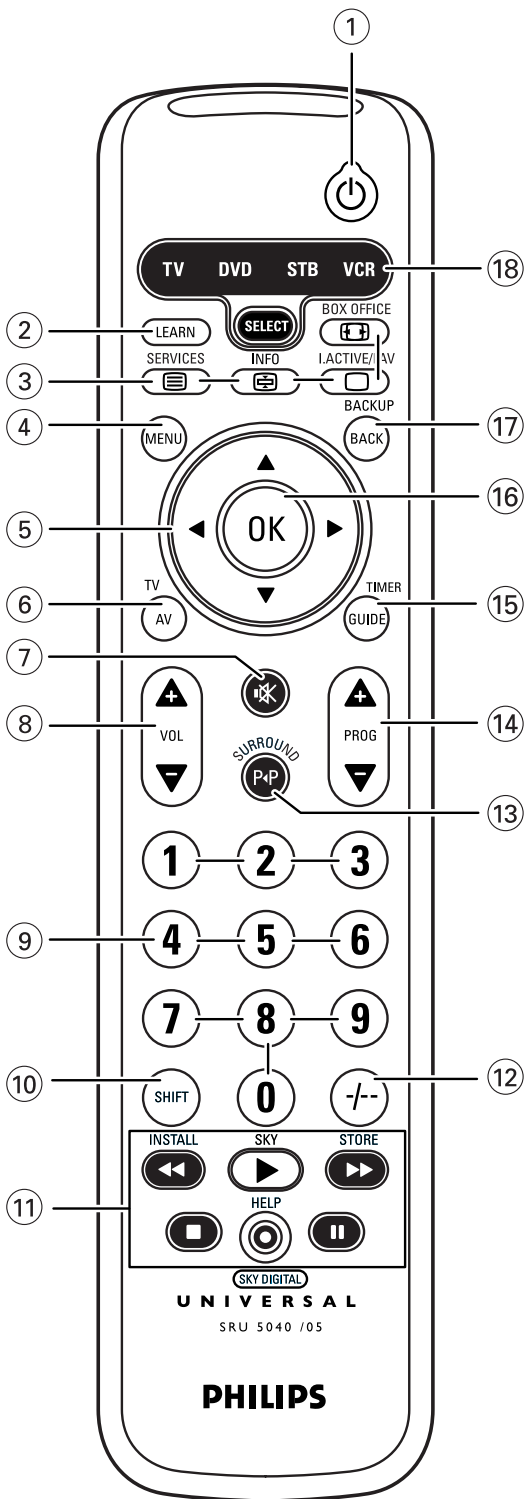

SRU 5040/05

Instructions for use

Quick, Clean & Easy Setup
www.philips.com/urc

PHILIPS

Contents

1. Introduction	4
2. Installing the remote control	4-7
Inserting the batteries	4
Testing the remote control	4-5
Setting the remote control	5-7
3. Keys and functions	7
4. Extra possibilities	8-10
Adjusting device selection (Mode-selector)	8
Adding a remote control function	8
Learn a key	9
Restoring the original remote control settings	9-10
5. Troubleshooting	10
6. Need help?	10
Code list of all brands / equipment	11-32
Information to the Consumer	34

1. Introduction

Congratulations on your purchase of the Philips SRU 5040 universal remote control. After installing the remote control you can operate a maximum of 4 different devices with it: TV, DVD player/recorder, video recorder and STB (settop box, satellite or cable decoder). You can find information about how to prepare this remote control for use in the chapter 'Installing the remote control'.

2. Installing the remote control

Inserting the batteries

- 1 Press the cover inwards and slide it in the direction of the arrow.
- 2 Place two AAA type batteries into the battery compartment, as shown.
- 3 Slide the cover back and click it firmly into place.