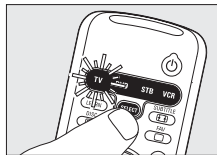

- **If the device does not respond at all or not to all of the key commands, follow the instructions under 'Setting the remote control', or for online setup go to: www.philips.com/urc.**

Setting the remote control

This is only necessary if your device does not respond to the SRU 5040. If that is the case, the SRU 5040 does not recognize the brand and/or model of your device and you need to program the remote control to do so. The example below (TV) instructs you how to do this. You can repeat the same steps for other devices (DVD player/recorder, video recorder, etc.) which you want to operate using the SRU 5040.

Automatically setting the remote control

The remote control will now automatically search for the right code for your device.

Example of TV:

1. **1** Make sure the TV is switched on and select a channel using the original remote control or the keys on the TV (for example channel 1).
2. If the device is a DVD player/recorder or video recorder, insert a disk or tape and start playback.

1. **2** Press the SELECT key to select TV.
   Press the key until TV lights up in the selector window.

1. **3** Then keep keys 1 and 3 **pressed simultaneously for five seconds** until TV in the selector window flashes twice and then remains lit.

1. **4** Press and hold the Standby key of the SRU 5040.