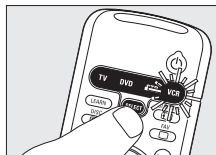

Learn a key

If you miss certain functions from your original remote control on the SRU 5040, the SRU 5040 can learn these functions from the original remote control. You can store a function under any of the available keys on the SRU 5040, except LEARN, SELECT and SHIFT. Please, note that any function already stored under a key will be deleted.

Example for VCR:

Make sure you have the original VCR remote control at hand.

1. 1 Select the device mode VCR, with the SELECT key.
2. 2 Press the LEARN key and the target key on the SRU 5040 **simultaneously for 5 seconds**, until VCR in the selector window blinks twice and then remains lit.