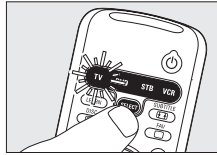

- **If the device does not respond at all or not to all of the key commands, follow the instructions under 'Setting the remote control', or for online setup go to: www.philips.com/urc.**

Setting the remote control

This is only necessary if your device does not respond to the SRU 5040. If that is the case, the SRU 5040 does not recognize the brand and/or model of your device and you need to program the remote control to do so. The example below (TV) instructs you how to do this. You can repeat the same steps for other devices (DVD player/recorder, video recorder, etc.) which you want to operate using the SRU 5040.

Automatically setting the remote control

The remote control will now automatically search for the right code for your device.

Example of TV:

1. **1** Make sure the TV is switched on and select a channel using the original remote control or the keys on the TV (for example channel 1).
2. If the device is a DVD player/recorder or video recorder, insert a disk or tape and start playback.

1. **2** Press the SELECT key to select TV.
   Press the key until TV lights up in the selector window.

1. **3** Then keep keys 1 and 3 **pressed simultaneously for five seconds** until TV in the selector window flashes twice and then remains lit.

1. **4** Press and hold the Standby key of the SRU 5040.