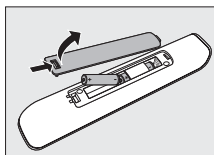

Contents

1. Introduction	4
2. Installing the remote control	4-7
Inserting the batteries	4
Testing the remote control	4-5
Setting the remote control	5-7
3. Keys and functions	7
4. Extra possibilities	8-10
Adjusting device selection (Mode-selector)	8
Adding a remote control function	8
Learn a key	9
Restoring the original remote control settings	9-10
5. Troubleshooting	10
6. Need help?	10
Code list of all brands / equipment	11-32
Information to the Consumer	34

1. Introduction

Congratulations on your purchase of the Philips SRU 5040 universal remote control. After installing the remote control you can operate a maximum of 4 different devices with it: TV, DVD player/recorder, video recorder and STB (settop box, satellite or cable decoder). You can find information about how to prepare this remote control for use in the chapter 'Installing the remote control'.

2. Installing the remote control

Inserting the batteries

1. 1 Press the cover inwards and slide it in the direction of the arrow.
2. 2 Place two AAA type batteries into the battery compartment, as shown.
3. 3 Slide the cover back and click it firmly into place.

Note: If the device indicators in the selector window (TV, DVD, STB and VCR) blink four times after every key press, the remote control is indicating that its batteries are running low. Replace the old batteries with two new AAA batteries.

Testing the remote control

The remote control has been programmed to operate most Philips devices. Because the SRU 5040 may use different signals for each brand and even for different models of the same brand, it is advisable to test whether your device responds to the SRU 5040. The example below (TV) instructs you how to do this. You can repeat the same steps for other devices (DVD player/recorder, video recorder, etc.) which you want to operate using the SRU 5040.

Example of TV:

1. 1 Turn your TV on manually or use the original remote control.
   Tune to channel 1.