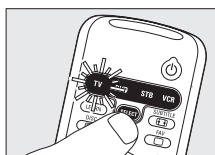

4. Extra possibilities

Adjusting device selection (Mode selector)

The SRU 5040 is default set for operating TV, VCR, STB (settop box, satellite or cable decoder) and DVD. You can select the device you wish to operate with the SELECT key (mode selector). Each option allows operation of one device only. If desired, you can program the SELECT key (mode selector) to select a different kind of device. For example, if you want to operate a second TV.

In the following example you will see how to configure the STB mode for a second TV.

1. 1 Switch on the second TV.
2. 2 Press the SELECT key to select STB.
   Press the key until STB lights up in the selector window.
3. 3 Then keep keys 1 and 6 on the SRU 5040 pressed **simultaneously for five seconds**, until STB in the selector window lights up.
4. 4 Press keys 9, 9 and 2, in that order:
5. 5 Press the SELECT key to select TV.
   Press the key until TV lights up in the selector window.
6. 6 Press the 1 key.
   - STB in the selector window flashes twice.
   - STB will now allow you to operate your second TV.
7. 7 Program the SRU 5040 to operate the second TV.
   See 'Setting the remote control'.

Adding a function to the remote control

If you want to add a function to the SRU 5040, you can contact the Philips service line for Universal Remote Control to ask for the 5-figure code for the extra function.