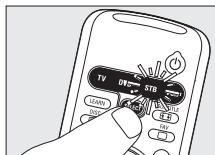

4. Extra possibilities

Adjusting device selection (Mode selector)

The SRU 5040 is default set for operating TV, VCR, STB (settop box, satellite or cable decoder) and DVD. You can select the device you wish to operate with the SELECT key (mode selector). Each option allows operation of one device only. If desired, you can program the SELECT key (mode selector) to select a different kind of device. For example, if you want to operate a second TV.

In the following example you will see how to configure the STB mode for a second TV.

1. 1 Switch on the second TV.
2. 2 Press the SELECT key to select STB.
   Press the key until STB lights up in the selector window.
3. 3 Then keep keys 1 and 6 on the SRU 5040 pressed **simultaneously for five seconds**, until STB in the selector window lights up.
4. 4 Press keys 9, 9 and 2, in that order:
5. 5 Press the SELECT key to select TV.
   Press the key until TV lights up in the selector window.
6. 6 Press the 1 key.
   - STB in the selector window flashes twice.
   - STB will now allow you to operate your second TV.
7. 7 Program the SRU 5040 to operate the second TV.
   See 'Setting the remote control'.

Adding a function to the remote control

If you want to add a function to the SRU 5040, you can contact the Philips service line for Universal Remote Control to ask for the 5-figure code for the extra function.