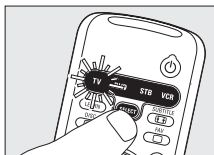

On our website www.philips.com/lurc you can directly select your device typenumber to find the right code.

Make sure you use the codes from the correct table.

3 Press the SELECT key to select TV. Press the key until TV lights up in the selector window.

4 Keep keys 1 and 3 pressed simultaneously for five seconds until TV in the selector window flashes twice and then remains lit.