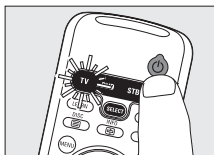

- The SRU 5040 now starts emitting all known 'TV off' signals, one by one. Each time a code is sent, TV in the selector window lights up.

5 When your TV switches off (stand-by), release the Standby key of the SRU 5040 immediately.

- The SRU 5040 has now found a code that works on your TV.

6 Check if you can operate all functions on your TV with the SRU 5040.

• **If this is not the case, you can redo the automatic setting. The SRU 5040 will then search for a code that works better.**

- After the SRU 5040 has run through all the known codes, the search will stop automatically and TV in the selector window will stop flashing.
- Automatic programming of a TV takes a maximum of 5 minutes. For DVD, VCR and STB this time is 2 minutes

Manually setting the remote control

Example of TV:

1 Turn on the TV manually or use the original remote control. Tune in to channel 1.

2 Look up the brand of your TV in the code list at the back of this manual. One or more four-figure codes are shown for each brand. Note the first code.

Be careful! There are separate tables for TV, video, DVD, etc.