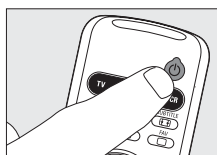

- **If the device does not respond at all or not to all of the key commands, follow the instructions under 'Setting the remote control', or for online setup go to: www.philips.com/urc.**

Setting the remote control

This is only necessary if your device does not respond to the SRU 5040. If that is the case, the SRU 5040 does not recognize the brand and/or model of your device and you need to program the remote control to do so. The example below (TV) instructs you how to do this. You can repeat the same steps for other devices (DVD player/recorder, video recorder, etc.) which you want to operate using the SRU 5040.

Automatically setting the remote control

The remote control will now automatically search for the right code for your device.

Example of TV:

1. **1** Make sure the TV is switched on and select a channel using the original remote control or the keys on the TV (for example channel 1).
2. If the device is a DVD player/recorder or video recorder, insert a disk or tape and start playback.

1. **2** Press the SELECT key to select TV.
   Press the key until TV lights up in the selector window.

1. **3** Then keep keys 1 and 3 **pressed simultaneously for five seconds** until TV in the selector window flashes twice and then remains lit.

1. **4** Press and hold the Standby key of the SRU 5040.