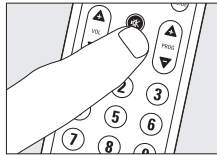

- **If the device does not respond at all or not to all of the key commands, follow the instructions under 'Setting the remote control', or for online setup go to: www.philips.com/urc.**

Setting the remote control

This is only necessary if your device does not respond to the SRU 5040. If that is the case, the SRU 5040 does not recognize the brand and/or model of your device and you need to program the remote control to do so. The example below (TV) instructs you how to do this. You can repeat the same steps for other devices (DVD player/recorder, video recorder, etc.) which you want to operate using the SRU 5040.

Automatically setting the remote control

The remote control will now automatically search for the right code for your device.

Example of TV:

1. **1** Make sure the TV is switched on and select a channel using the original remote control or the keys on the TV (for example channel 1).
2. If the device is a DVD player/recorder or video recorder, insert a disk or tape and start playback.

1. **2** Press the SELECT key to select TV.
   Press the key until TV lights up in the selector window.

1. **3** Then keep keys 1 and 3 **pressed simultaneously for five seconds** until TV in the selector window flashes twice and then remains lit.

1. **4** Press and hold the Standby key of the SRU 5040.