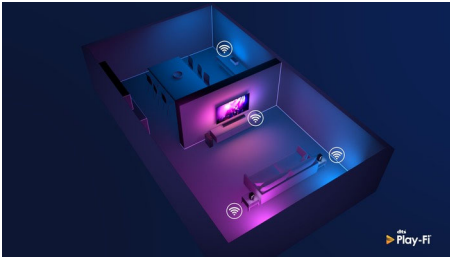

Unpack. Connect. Enjoy

- Connects to all your devices
- Wi-Fi. Bluetooth. Apple AirPlay 2. Google Chromecast
- Spotify Connect. Tidal. Deezer. It's all here
- AC-powered. Dimensions: 115x212x116 mm

At home in your home

- Multi-room setup via Philips Sound or Play-Fi app
- Boost the sound of your smart assistant speakers
- Connects to your favorite voice assistant-enabled devices

PHILIPS

Highlights

Play-Fi. Multi-room and more

This wireless speaker is DTS Play-Fi compatible, so you can easily sync with other Play-Fi-compatible speakers for multi-room audio. If your soundbar supports Play-Fi Surround, you can even make this speaker part of a true surround-sound setup on movie night.

Rich sound. Pair for stereo

A woofer, two passive radiators, and a tweeter combine to give you rich sound with powerful bass and sparkling treble. Wi-Fi streaming gives you the highest-quality signal, and ensures the audio syncs perfectly between speakers, or rooms.