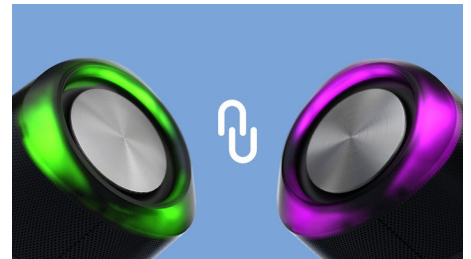

Play it loud. Pair for stereo

Twin passive radiators deliver strong bass and sound stays clear even at high volume. Want to make the party even bigger? Pair with an identical speaker for stereo sound. LED lights at each end of the speaker flash to the tunes.

Audio-in for easy connection

Want to connect to an external audio source like a turntable or MP3 player? The audio-in socket at the back of the speaker lets you connect to almost any electronic device.

Issue date 2022-05-09

Version: 10.1.2

12 NC: 8670 001 62843
EAN: 48 95229 10222 4

© 2022 Koninklijke Philips N.V.
All Rights reserved.

Specifications are subject to change without notice.
Trademarks are the property of Koninklijke Philips N.V.
or their respective owners.

www.philips.com