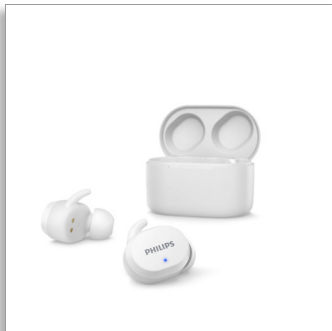

#### Earbuds with in-ear fit

Portable charging case  
IPX5 water protection  
Up to 26 hours play time

TAT3216WT