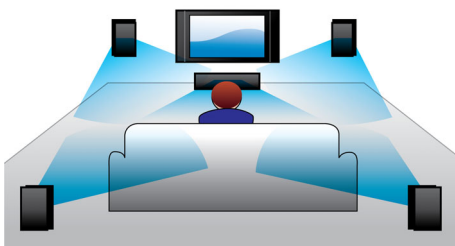

Designed to enhance your cinema at home

- Modern design to complement your home environment

PHILIPS

Highlights

300W RMS power

300W RMS power delivers great sound for movies and music

Dolby Digital

Because Dolby Digital, the world's leading digital multi-channel audio standards, make use of the way the human ear naturally processes sound, you experience superb quality surround sound audio with realistic spatial cues.

Audio in

Audio in allows you to easily play your music directly from your iPod/iPhone/iPad, MP3 player, or laptop via a simple connection to your home cinema. Simply connect your audio device to the Audio in jack to enjoy your music

with the superior sound quality of the Philips home cinema system.

EasyLink

EasyLink lets you control multiple devices like DVD players, Blu-ray players, soundbar speaker, Home theater and TV's etc. with one remote. It uses HDMI CEC industry-standard protocol to share functionality between devices through the HDMI cable. With one touch of a button, you can operate all your connected HDMI CEC enabled equipment simultaneously. Functions like standby and play can now be carried out with absolute ease.

HDMI for HD movies

HDMI is a direct digital connection that can carry digital HD video as well as digital multichannel audio. By eliminating the conversion to analog signals it delivers perfect picture and sound quality, completely free from noise. Movies in standard definition can now be enjoyed in true high definition resolution - ensuring more details and more true-to-life pictures.