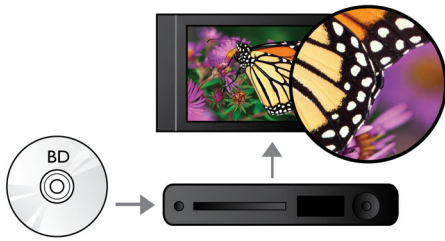

Hear more

- Dolby TrueHD and DTS-HD MA for HD 7.1 surround sound

Engage more

- USB 2.0 plays video/music from USB flash/hard disk drive
- BD-Live (Profile 2.0) to enjoy online Blu-ray bonus content
- Enjoy all your movies and music from CD and DVD
- EasyLink to control all HDMI CEC devices via a single remote

PHILIPS

Highlights

Blu-ray Disc playback

Blu-ray Discs have the capacity to carry high definition data, along with pictures in the 1920 x 1080 resolution that defines full high definition images. Scenes come to life as details leap at you, movements smoothen and images turn crystal clear. Blu-ray also delivers uncompressed surround sound - so your audio experience becomes unbelievably real. The high storage capacity of Blu-ray Discs also allow a host of interactive possibilities to be built in. Seamless navigation during playback and other exciting features like pop-up menus bring a whole new dimension to home entertainment.

Dolby TrueHD and DTS-HD MA

DTS-HD Master Audio and Dolby TrueHD delivers 7.1 channels of the finest sound from your Blu-ray Discs. Audio reproduced is virtually indistinguishable from the studio master, so you hear what the creators intended for you to hear. DTS-HD Master Audio and Dolby TrueHD complete your high definition entertainment experience.