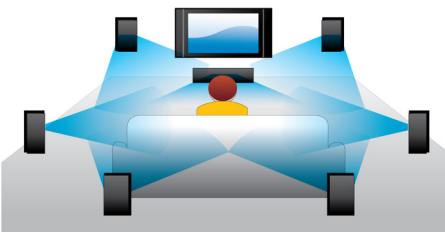

PHILIPS

Highlights

Blu-ray Disc playback

Blu-ray Discs have the capacity to carry high definition data, along with pictures in the 1920 x 1080 resolution that defines full high definition images. Scenes come to life as details leap at you, movements smoothen and images turn crystal clear. Blu-ray also delivers uncompressed surround sound - so your audio experience becomes unbelievably real. The high storage capacity of Blu-ray Discs also allow a host of interactive possibilities to be built in. Seamless navigation during playback and other exciting features like pop-up menus bring a whole new dimension to home entertainment.

Dolby TrueHD and DTS-HD MA

DTS-HD Master Audio and Dolby TrueHD delivers 7.1 channels of the finest sound from your Blu-ray Discs. Audio reproduced is virtually indistinguishable from the studio master, so you hear what the creators intended for you to hear. DTS-HD Master Audio and Dolby TrueHD complete your high definition entertainment experience.

Subtitle Shift

Subtitle Shift is an enhancement feature that lets users manually adjust a movie's subtitle positioning on the television or computer screen. Using the remote control, users can shift the subtitles up and down on the screen. On widescreen displays, such as 21:9 cinema and projectors, the subtitles sometimes get cut off. In order to see them clearly, the user has to change the display aspect ratio, which defeats the purpose of the widescreen. With the Subtitle Shift feature, the user can retain the correct display aspect ratio and have the subtitles ideally positioned on the screen.