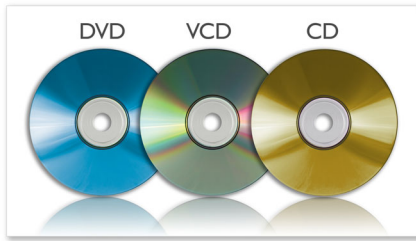

Portable DVD Player
22.9 cm (9") LCD 5-hr playtime

PD9000/37

Highlights

DVD, DVD+/-RW, (S)VCD, CD

The Philips Portable DVD player is compatible with most DVD and CD discs available in the market. DVD, DVD+/-R, DVD+/-RW, (S)VCD, and CD – all of them can play on the DVD player. DVD+/-R is a shorthand term for a DVD drive that can accept both of the common recordable DVD formats. Likewise, DVD+/-RW handles both common rewritable disc types.

5-hour built-in battery*

This Philips player comes with a compact built-in rechargeable battery for long-lasting power. Up to 5 hours of continuous movie, photo and

music playback enjoyment can be achieved on a single charge. Just plug in the power cable to recharge the player - it's that simple.

22.9cm/9" TFT color widescreen

The high resolution color LCD display brings images to life, showing off your treasured photos, favorite movies and music with the same 'real life' rich detail and vibrant colors as high quality prints.

DivX Certified

With DivX® support, you are able to enjoy DivX encoded videos and movies from the Internet, including purchased Hollywood films. The DivX media format is an MPEG-4 based video compression technology that enables you to save large files like movies, trailers and music videos on media like CD-R/RW and DVD recordable discs, USB storage and other memory cards for playback on your DivX Certified® Philips device.