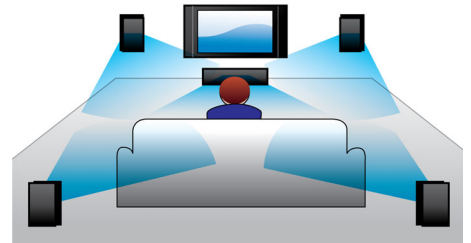

Built-in WiFi

Thanks to built-in WiFi, by simply connecting your home theater directly to your home network, you can experience a rich selection of popular online services. You can enjoy some

of the best websites offering movies, pictures, infotainment and other online contents tailored to fit your TV screen.

Bluetooth wireless streaming

Bluetooth wireless music streaming from your music devices

Dolby TrueHD and DTS-HD

Dolby TrueHD and DTS-HD Master Audio Essential deliver the finest sound from your Blu-ray Discs. Audio reproduced is virtually indistinguishable from the studio master, so you hear what the creators intended for you to hear. Dolby TrueHD and DTS-HD Master Audio Essential complete your high definition entertainment experience.