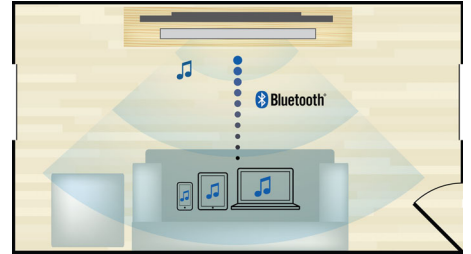

Play & charge your iPod/iPhone

Enjoy your favorite music while charging your iPod/iPhone! Simply connect your iPod/iPhone with its USB cable to the USB port of the Home Theater System. It charges your iPod/iPhone while it plays so you can enjoy your music and not have to worry about your Apple device battery running out.

Built-in WiFi

Thanks to built-in WiFi, by simply connecting your home theater directly to your home network, you can experience a rich selection of popular online services. You can enjoy some

of the best websites offering movies, pictures, infotainment and other online contents tailored to fit your TV screen.

Bluetooth wireless streaming

Bluetooth wireless music streaming from your music devices

Dolby TrueHD and DTS-HD

Dolby TrueHD and DTS-HD Master Audio Essential deliver the finest sound from your Blu-ray Discs. Audio reproduced is virtually indistinguishable from the studio master, so you hear what the creators intended for you to hear. Dolby TrueHD and DTS-HD Master Audio Essential complete your high definition entertainment experience.