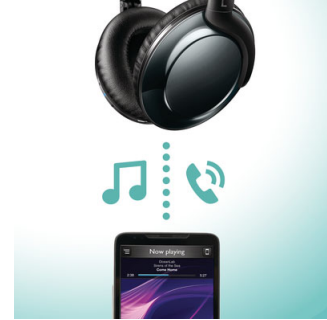

Hands-free calls

The easy-to-use remote control allows you to play/pause tracks and answer calls with a simple push of a button.