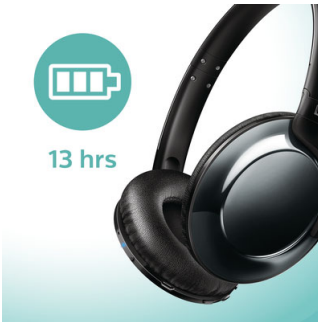

12-hour playtime

With 12 hours of playtime, you'll have enough power to keep your music going all day.