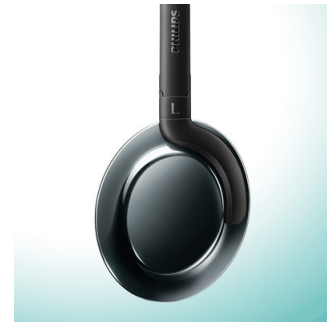

Minimal and sleek

The slimline design of the headband and metallic oval earshells create an iconic silky smooth form.

Over-ear design

Over-ear design reduces ambient noise