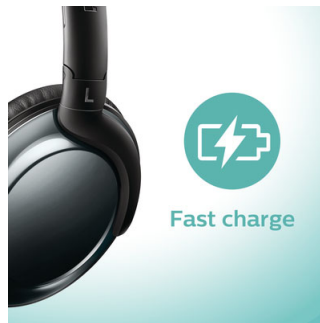

Fast Charge

Fast Charge technology gives you a quick burst of power when the battery is running low. Just five minutes of charging time gets you one hour of playback.