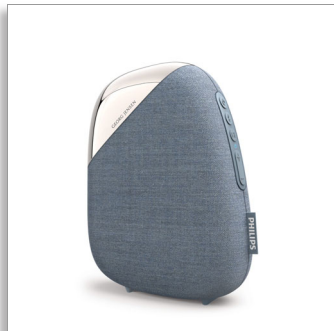

Philips  
Philips Georg Jensen  
speaker

**Bluetooth®**

4 W Output Power  
6 hours of play time  
IPX7 waterproof

**Tajs30**

## Bring the music. In style.

Beautifully curved, beautifully tactile. With its wool-blend speaker fabric and polished-steel top plate, this small Bluetooth speaker will turn heads wherever you go. You get crisp sound and up to 6 hours of play time.

### **Bluetooth speaker. Beautifully tactile design.**

- A stylish companion
- Tactile harmony. Georg Jensen polished-steel elements
- Kvadrat speaker fabric. Designed to let the sound through
- Organically curved form. Stable base.

### **Plays well wherever you go**

- 6 hours of play time. Pair for stereo sound
- Crisp, clear sound. 1.75" full-range driver
- Built-in mic for hands-free calls
- IPX7-rated internal speaker. For peace of mind