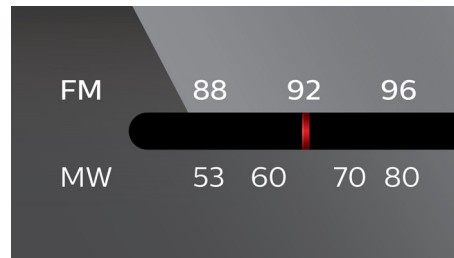

FM/MW tuner

FM/MW (AM) stereo tuner

Line-in connection

MP3 line-in connectivity allows direct playback of MP3 content via your audio system. By simply connecting your portable MP3 player to the audio system via its built-in line-in jack, you can enjoy superb sound quality while playing your favorite music from your portable MP3 player.

Specifications

Audio playback

- Playback media: CD, CD-R, CD-RW
- Disc playback modes: fast forward/backward, next/previous track search, repeat/shuffle/program

Tuner/Reception/Transmission

- Tuner bands: FM, MW
- Antenna: FM antenna

Sound

- Sound enhancement: Dynamic Bass Boost
- Sound system: stereo
- Volume control: rotary (analogue)
- Output power: 2 x 1 W RMS

Loudspeakers

- No. of built-in speakers: 2
- Speaker grille finishing: metal

Connectivity

- MP3 Link: 3.5mm stereo line in

Power

- Battery type: C size (LR14)
- Battery voltage: 1.5 V
- Number of batteries: 6
- Power type: AC Input

Accessories

- Cables/Connection: power cord
- Others: User Manual
- Warranty: Warranty Certificate

Convenience

- Loader type: top

Dimensions

- Gross weight: 2 kg
- Packaging depth: 264 mm
- Packaging height: 155 mm
- Packaging width: 284 mm
- Weight: 1.6 kg
- Main unit depth: 245 mm
- Main unit height: 123 mm
- Main unit width: 262 mm

Issue date 2015-01-22

Version: 1.0.3

12 NC: 8670 000 59059
EAN: 87 12581 52030 4

© 2015 Koninklijke Philips N.V.
All Rights reserved.

Specifications are subject to change without notice.
Trademarks are the property of Koninklijke Philips N.V.
or their respective owners.

www.philips.com