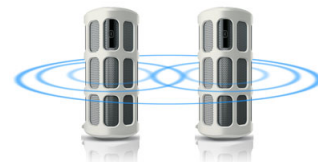

Motion sensor

SHOQBOX is equipped with a motion sensor. Simply swipe over the sensor from left to right or right to left, to skip to the next or last track. Put your hand over the sensor for a second to pause the music. Do it again to put it back on. Easy gesture control allows you to control your music the simplest way.

Built-in mic

With its built-in microphone, it also works as a speaker phone. When a call comes in, the music is put on pause and you can talk via the speaker. Call for a business meeting. Or, call your friend from a party. Either way, it works great.

Voice prompt

The voice prompt is available in different languages. It gives instant feedback on battery level or alert whether the speaker is connected properly to your device.

Pairing 2 shoqboxes

You can pair 2 SHOQBOX speakers with the smart sensor for a stereo system of Left and Right channels. Simply place the two speakers side by side and swipe your hands over both sensors from outside in simultaneously. Perfect for a party or gathering. Enjoy big stereo sound from music, movies and games.