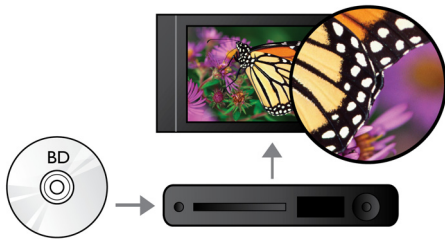

Hear more

- Dolby TrueHD for high fidelity 7.1 surround sound

Engage more

- BD-Live (Profile 2.0) to enjoy online Blu-ray bonus content
- Enjoy all your movies and music from CD and DVD
- EasyLink to control all HDMI CEC devices via a single remote

PHILIPS

Highlights

Blu-ray Disc playback

Blu-ray Discs have the capacity to carry high definition data, along with pictures in the 1920 x 1080 resolution that defines full high definition images. Scenes come to life as details leap at you, movements smoothen and images turn crystal clear. Blu-ray also delivers uncompressed surround sound - so your audio experience becomes unbelievably real. The high storage capacity of Blu-ray Discs also allow a host of interactive possibilities to be built in. Seamless navigation during playback and other exciting features like pop-up menus bring a whole new dimension to home entertainment.

Dolby TrueHD

Dolby TrueHD delivers 7.1 channels of the finest sound from your Blu-ray Discs. Audio reproduced is virtually indistinguishable from the studio master, so you hear what the creators intended for you to hear. Dolby TrueHD completes your high definition entertainment experience.