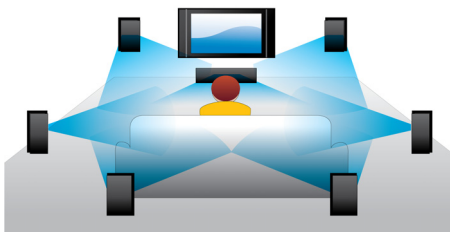

PHILIPS

Highlights

Blu-ray Disc playback

Blu-ray Discs have the capacity to carry high definition data, along with pictures in the 1920 x 1080 resolution that defines full high definition images. Scenes come to life as details leap at you, movements smoothen and images turn crystal clear. Blu-ray also delivers uncompressed surround sound - so your audio experience becomes unbelievably real. The high storage capacity of Blu-ray Discs also allow a host of interactive possibilities to be built in. Seamless navigation during playback and other exciting features like pop-up menus bring a whole new dimension to home entertainment.

Dolby TrueHD

Dolby TrueHD delivers 7.1 channels of the finest sound from your Blu-ray Discs. Audio reproduced is virtually indistinguishable from the studio master, so you hear what the creators intended for you to hear. Dolby TrueHD completes your high definition entertainment experience.

BD-Live (Profile 2.0)

BD-Live opens up your world of high definition even further. Receive up-to-date content just by connecting your Blu-ray Disc player to the internet. Exciting new things like exclusive downloadable content, live events, live chats, gaming and on-line shopping all await you. Ride the high definition wave with Blu-ray Disc playback and BD-Live