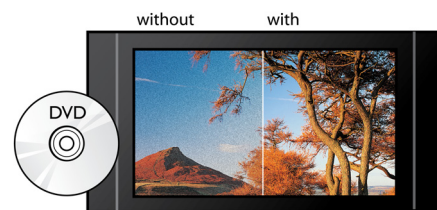

DVD video upscaling

HDMI 1080p upscaling delivers images that are crystal clear. DVD movies in standard

definition can now be enjoyed in high definition resolution - ensuring more details and more true-to-life pictures. Progressive Scan (represented by "p" in "1080p") eliminates the line structure prevalent on TV screens, again ensuring relentlessly sharp images. To top it off, HDMI makes a direct digital connection that can carry uncompressed digital HD video as well as digital multi-channel audio, without conversions to analog - delivering perfect picture and sound quality, completely free from noise.