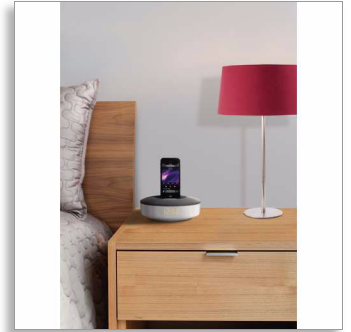

Philips
docking speaker

with Lightning connector
for iPod/iPhone
USB port for charging
6W