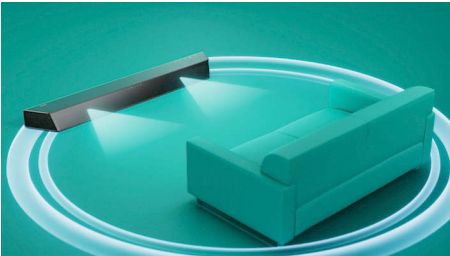

Distinctive looks. Easy control

- Distinctive geometric design. Easy placement
- Operate via touch controls on soundbar
- Philips Easylink for convenient control
- Place on your TV table, the wall, or any flat surface

PHILIPS

Highlights

2.1 channels. 8" subwoofer

This soundbar's 2.1 channels and wirelessly connecting, 8" subwoofer put you in the center of the action, surrounding you in rich and virtual surround sound no matter what you're watching or listening to. Pick out every detail and lose yourself in the mix!

Dolby Digital Plus

Virtualize the cinema experience in your home. This soundbar utilizes Dolby Digital Plus technology to immerse you in waves of virtual surround sound. Crystal clarity and great detail mean you can engage with your media like never before.