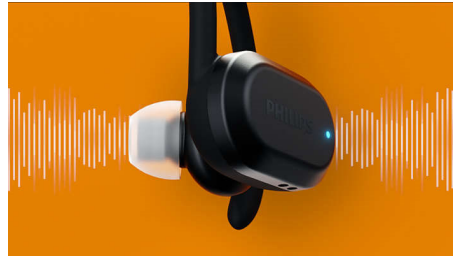

Awareness Mode

Want to hear your fellow gym goers? Activate Awareness Mode and have a conversation without removing your headphones. If you need to take a call, mono mode lets you use a single earbud to talk, and you can swap between earbuds without missing a word.