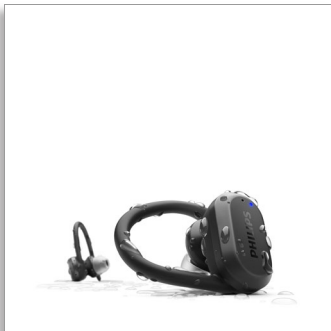

Philips
True wireless sports
headphones

In-ear fit

Heart-rate monitor
Ear hooks or wing tips
UV cleaning

TAA7306BK

Train smarter

Run faster. Jump higher. These true wireless sports headphones boast detachable ear hooks for a super-secure fit. Energizing sound keeps you focused, and the built-in heart-rate monitor helps you train in tune with your body.

From gym to street

- Magnetic charging case. Up to 24 hours play time
- 6 hours play time from a single charge
- Charge for 15 minutes, train an extra hour
- Track your performance and more. Philips Headphones app

Secure no matter what.

- Flexible fit. Ear hooks or wing tips
- Listen to your body. Heart-rate monitor
- Go hard, stay fresh. UV cleaning
- IP57 dust resistant and waterproof

From workout playlist to vital call

True wireless sports headphones
In-ear fit Heart-rate monitor, Ear hooks or wing tips, UV cleaning

TAA7306BK/00

Highlights

Ear hooks or wing tips

For light- to medium-intensity workouts, flexible and detachable wing tips keep the fit secure. When you're up for a harder session, detachable ear hooks ensure your buds stay put. Pick your ear-hook or wingtip color to suit your style.