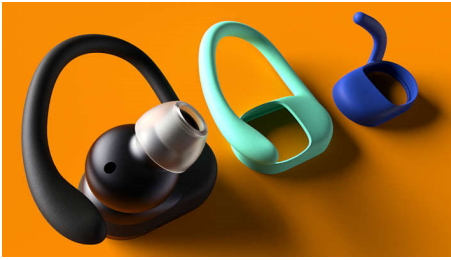

Secure no matter what.

- Flexible fit. Ear hooks or wing tips
- Listen to your body. Heart-rate monitor
- Go hard, stay fresh. UV cleaning
- IP57 dust resistant and waterproof

From workout playlist to vital call

- Let the world in when you need to. Awareness Mode
- Switch between earbuds as you need. Mono mode
- Sound tuned for sports. 9 mm neodymium drivers
- Touch controls. Built-in mic. Easy pairing

PHILIPS

True wireless sports headphones
In-ear fit Heart-rate monitor, Ear hooks or wing tips, UV cleaning

TAA7306BK/00

Highlights

Ear hooks or wing tips

For light- to medium-intensity workouts, flexible and detachable wing tips keep the fit secure. When you're up for a harder session, detachable ear hooks ensure your buds stay put. Pick your ear-hook or wingtip color to suit your style.