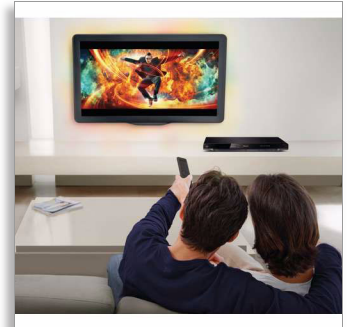

Philips 5000 series
Blu-ray Disc player

3D playback
DivX Plus HD
Net TV

BDP5200

Blu-ray 3D and the best of Internet on your TV

Be amazed with Blu-ray 3D and discover a new dimension in your movie experience at home. Enjoy the best of Internet on your TV with Net TV, hassle-free with the speedy built-in WiFi-n. And playback more than ever before with DivX Plus HD.

See more

- Blu-ray 3D Disc playback for a full HD 3D experience at home
- Net TV for popular online services on your TV
- DivX Plus HD Certified for high definition DivX playback
- DLNA Network Link to enjoy photos and videos from your PC
- Subtitle Shift for widescreen without any missing subtitles

Hear more

- Dolby TrueHD and DTS-HD MA for HD 7.1 surround sound

Engage more

- Built-in WiFi-n for faster, wider wireless performance
- USB 2.0 plays video/music from USB flash/hard disk drive
- Turn your Smartphone into a remote for Philips AV products
- USB keyboard connectivity for easy Net TV and Web browsing
- EasyLink to control all HDMI CEC devices via a single remote

PHILIPS

Highlights

Blu-ray 3D Disc playback

Full HD 3D provides the illusion of depth for a heightened, realistic cinema viewing experience at home. Separate images for the left and right eyes are recorded in 1920 x 1080 full HD quality and alternately played on screen at a high speed. By watching these images through special glasses that are timed to open and close the left and right lenses in synchronization with the alternating images, the full-HD 3D viewing experience is created.