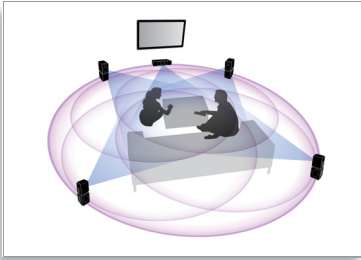

Connect and enjoy all your entertainment

- Full HD 3D Blu-ray for a truly immersive 3D movie experience
- Philips Net TV with Wi-Fi for online services on your TV
- DLNA Network Link to enjoy music & videos from your PC

PHILIPS
sense and simplicity

Highlights

360Sound

Vastly different from a conventional 5.1 home theater, 360Sound is uniquely designed with three drivers in each satellite speaker – a front one, and two side firing ones which are angled to project immersive sound around you. In addition to the principle of dipoles, Philips uses a proprietary algorithm to further enhance the embracing sound effect. Built with premium acoustic components like soft dome tweeters, Neodymium magnets and Class D digital amplifiers, 360Sound delivers exceptional sound from all angles – giving you a true cinema experience in your own home.

surround sound for an unbelievably real audio experience.

Philips Net TV with Wi-Fi

Experience a rich selection of online services with Net TV. Enjoy movies, pictures, infotainment and other online content directly on your TV whenever you like. Simply connect your home theater directly to your home network through the ethernet connection, and navigate and select what you want to watch with the remote control. The Philips menu gives you access to popular Net TV services fitted for your TV screen. Additionally, with the DLNA certified PC network you can watch videos or access pictures stored on your computer using your remote control.