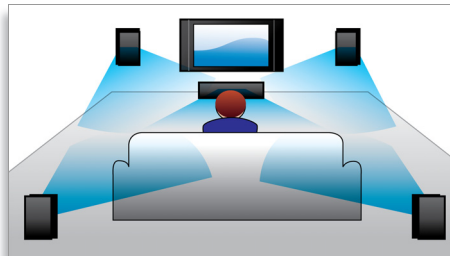

Dolby TrueHD and DTS-HD

Dolby TrueHD and DTS-HD Master Audio Essential deliver the finest sound from your Blu-ray Discs. Audio reproduced is virtually indistinguishable from the studio master, so you hear what the creators intended for you to hear. Dolby TrueHD and DTS-HD Master Audio Essential complete your high definition entertainment experience.

EISA award

EISA recognizes the features to be appreciated by people seeking high quality & creative facilities. Philips HTS 9520's novel satellite speakers, each comprising multiple drivers are the key. The lower cabinet features two side-firing units which act as dipoles while the top cabinet utilizes a conventional bass/treble arrangement. These are driven from Class D amplifiers in the HTS9520's main DVD/BD player, which also includes custom DSP to further enhance the system's surround sound. With a subwoofer providing a solid foundation for the midrange and treble, the result is a sound that surrounds you in new and exciting ways! This product is ready for both 3D TV and wireless access to your PC.

Philips Green Logo

Philips Green Products can reduce costs, energy consumption and CO2 emissions. How? They offer a significant environmental improvement in one or more of the Philips Green Focal Areas – Energy efficiency, Packaging, Hazardous substances, Weight, Recycling and disposal and Lifetime reliability.