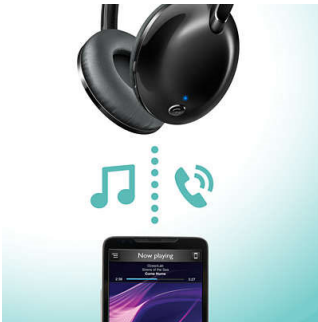

SHB4405BK/00

Highlights

Clear sound

High-power 32mm tilted drivers reproduce clear, crisp sound and deep, rich bass.

Handsfree calls

The easy-to-use remote control allows you to play/pause tracks and answer calls with a simple push of a button.