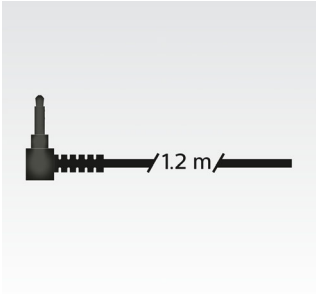

Headphones
40mm drivers/closed-back DJ monitor style, Breathable ear cushions, Compact folding

SHL3260BK/27

Highlights

1.2m long cable

1.2m long cable is ideal for outdoor use

2000mW high power handling

High power handling offers high performance whatever the volume or source. Delivery is clear and distortion free even at high volumes or high audio input power levels.