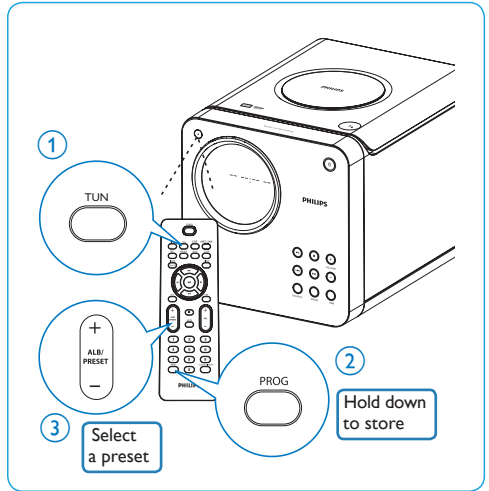

D Listen to radio