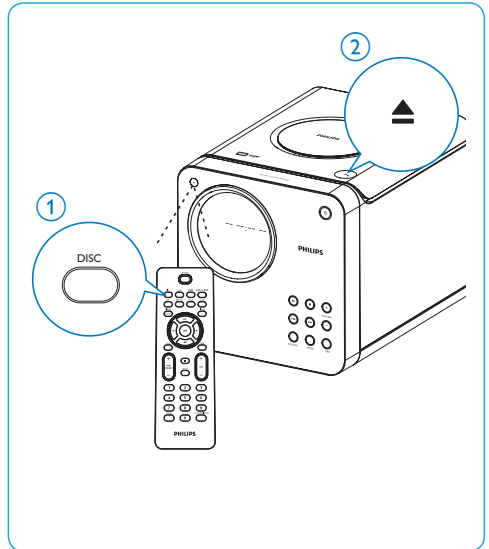

C Play discs