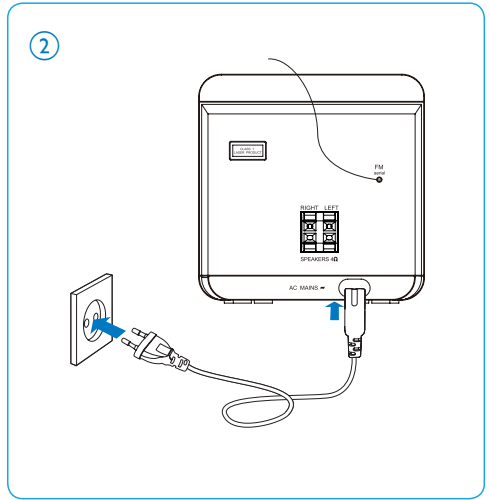

A Connect

B Set clock

C Play discs