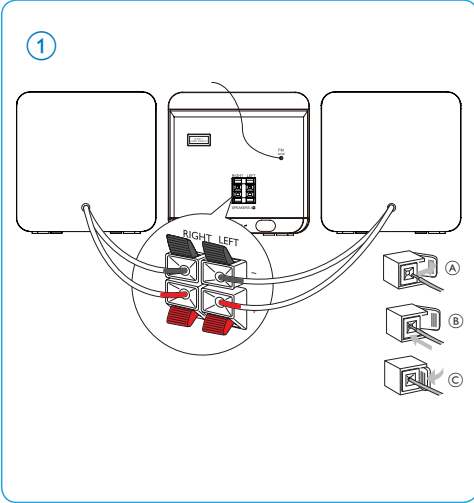

A Connect

B Set clock

C Play discs