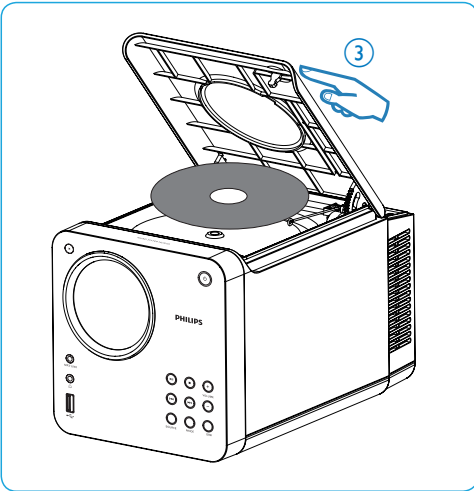

D Listen to radio