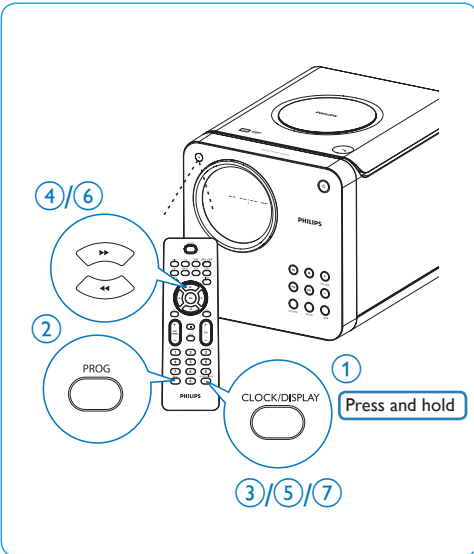

A Connect

B Set clock

C Play discs