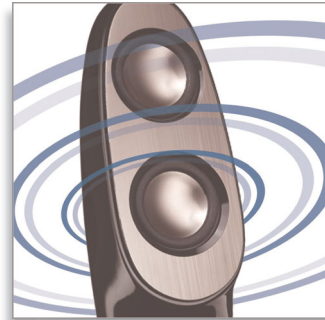

Highlights

Booming bass

Deep and rich bass gives powerful sense of distance

Crisp and clear vocals

Enjoy crisp, clear vocals reproduction

Wired volume control

A handy wired volume control with aux in and headphone jack