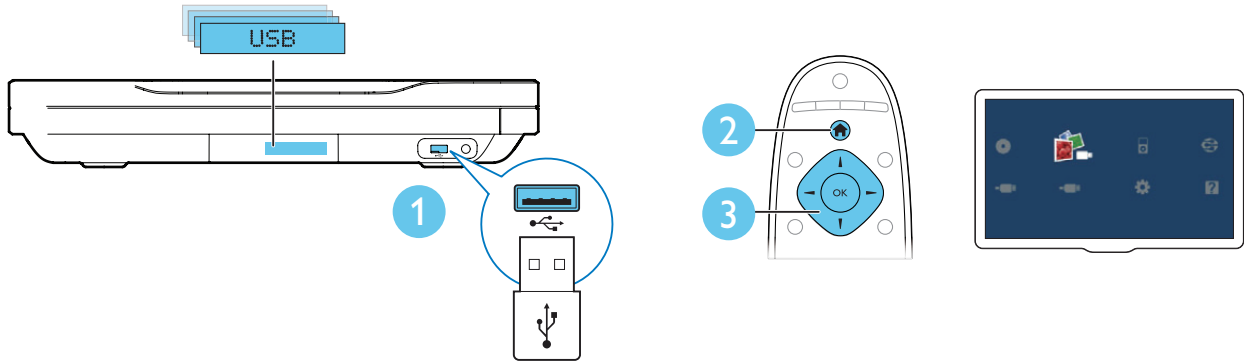

To TV

DOCK
for iPod

DCK306x

To iPod Dock

EN For sustainability, the user manual is not printed and available in your product as onscreen help. A printable user manual as well as product updates is available from www.philips.com/support.