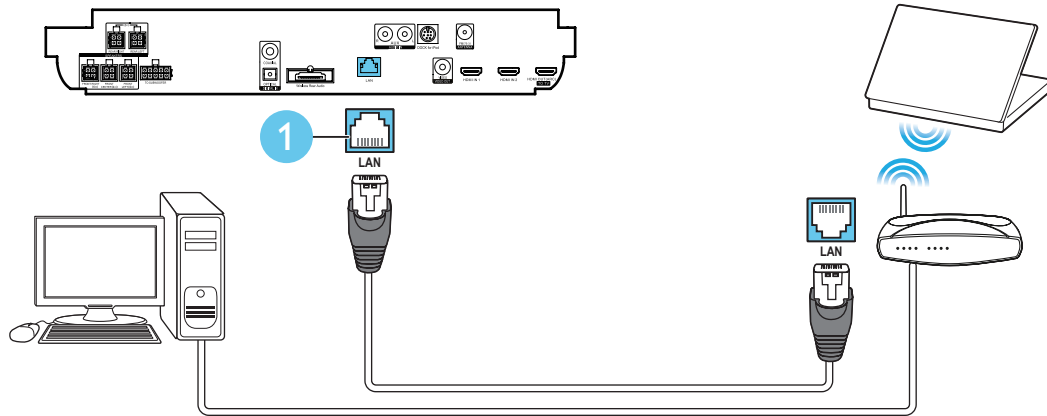

To TV

DOCK
for iPod

DCK306x

To iPod Dock

EN For sustainability, the user manual is not printed and available in your product as onscreen help. A printable user manual as well as product updates is available from www.philips.com/support.