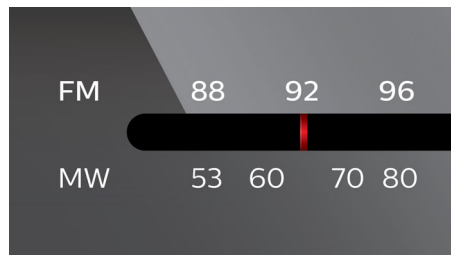

FM/MW tuner

FM/MW (AM) stereo tuner

Specifications

Sound

- Sound system: stereo
- Volume control: rotary (analogue)
- Output power: 2 x 1 W RMS

Loudspeakers

- No. of built-in speakers: 2

Audio playback