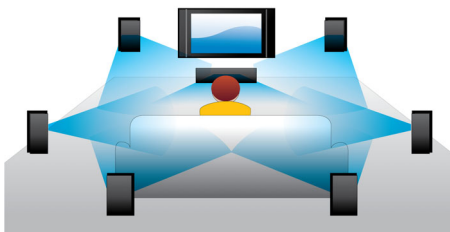

Dolby TrueHD

Dolby TrueHD delivers 7.1 channels of the finest sound from your Blu-ray Discs. Audio reproduced is virtually indistinguishable from the studio master, so you hear what the creators intended for you to hear. Dolby TrueHD completes your high definition entertainment experience.