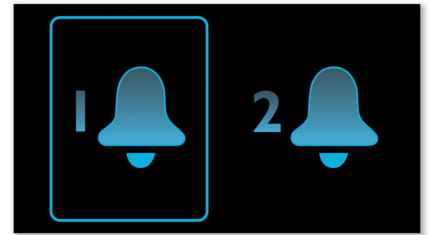

Dual alarm

The Philips audio system comes with two alarm times. Set one alarm time to wake you up and the other time to wake up your partner.

Time and alarm backup

When there is a power failure, this intelligent clock will still maintain and keep its reliable time and your settings. The scheduled alarm remains active even when its display is off - all thanks to a pre-installed battery. When the power comes back on, there is no need to adjust the clock or reinstate settings. More amazingly, even if power supply is not restored, the battery provides enough energy for the buzzer to go off at the alarm time you have set - making sure you never wake up late.