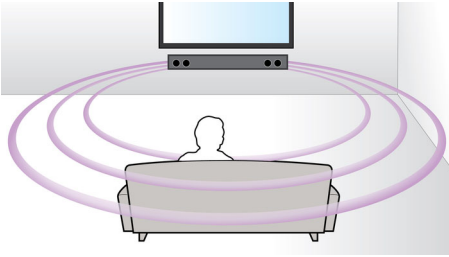

Philips
Soundbar speaker

2.1 CH wired subwoofer
Bluetooth®
HDMI ARC
120W

HTL2163B

Powerful sound for any TV

with subwoofer

Enjoy your movies and music with Virtual Surround Sound and deep bass via just one cable! This Philips Soundbar with dedicated subwoofer enriches your home entertainment when used with TVs, BD/DVD players, gaming consoles and MP3 players

Designed for simplicity

- Low-rise profile for the perfect fit in front of your TV
- Flexible placement on the wall, tabletop or stand

Richer sound for watching TV and movies

- External subwoofer adds thrill to the action
- Virtual Surround Sound for a realistic movie experience
- Dolby Digital for ultimate movie experience
- Twin tweeters for optimum clarity performance

PHILIPS

Highlights

Virtual Surround Sound

Philips Virtual Surround Sound produces rich and immersive surround sound from less than five-speaker system. Highly advanced spatial algorithms faithfully replicate the sonic characteristics that occur in an ideal 5.1-channel environment. Any high quality stereo source is transformed into true-to-life, multi-channel surround sound. No need to purchase extra speakers, wires or speaker stands to appreciate room-filling sound.

External subwoofer

External subwoofer adds thrill to the action

Audio in

Audio in allows you to easily play your music directly from your iPod/iPhone/iPad, MP3 player, or laptop via a simple connection to your Philips home cinema system. Simply connect your audio device to the Audio in jack to enjoy your music with the superior sound quality of the Philips home cinema system.