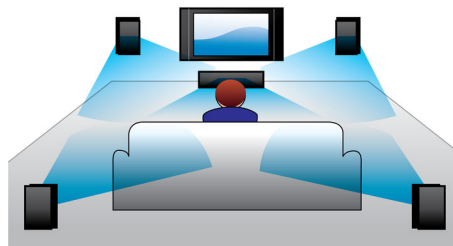

Designed for simplicity

- Low-rise profile for the perfect fit in front of your TV
- Flexible placement on the wall, tabletop or stand

Richer sound for watching TV and movies

- External subwoofer adds thrill to the action
- Virtual Surround Sound for a realistic movie experience
- Dolby Digital for ultimate movie experience
- Twin tweeters for optimum clarity performance

PHILIPS

Highlights

Virtual Surround Sound

Philips Virtual Surround Sound produces rich and immersive surround sound from less than five-speaker system. Highly advanced spatial algorithms faithfully replicate the sonic characteristics that occur in an ideal 5.1-channel environment. Any high quality stereo source is transformed into true-to-life, multi-channel surround sound. No need to purchase extra speakers, wires or speaker stands to appreciate room-filling sound.

External subwoofer

External subwoofer adds thrill to the action

Audio in

Audio in allows you to easily play your music directly from your iPod/iPhone/iPad, MP3 player, or laptop via a simple connection to your Philips home cinema system. Simply connect your audio device to the Audio in jack to enjoy your music with the superior sound quality of the Philips home cinema system.

Dolby Digital

Because Dolby Digital, the world's leading digital multi-channel audio standards, make use of the way the human ear naturally processes sound, you experience superb quality surround sound audio with realistic spatial cues.