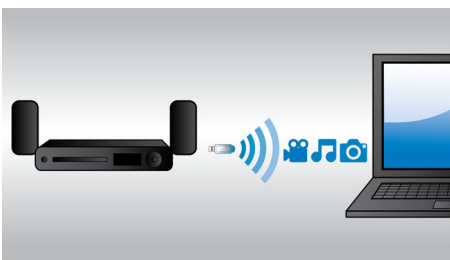

## Built-in Wi-Fi

Thanks to built-in Wi-Fi, by simply connecting your home theatre directly to your home network, you can experience a rich selection of popular online services. You can enjoy some

of the best websites offering movies, pictures, infotainment and other online content tailored to fit your TV screen.