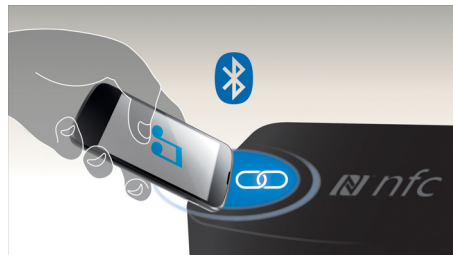

## Built-in Wi-Fi

Thanks to built-in Wi-Fi, by simply connecting your home theatre directly to your home network, you can experience a rich selection of popular online services. You can enjoy some

of the best websites offering movies, pictures, infotainment and other online content tailored to fit your TV screen.

## Bluetooth wireless streaming

Bluetooth wireless music streaming from your music devices

## Miracast™

Miracast™ is a peer-to-peer wireless screencasting standard formed via Wi-Fi Direct connections. Simplified user interface like mirroring the portable device's screen to a bigger screen on a Miracast™ certified device, not limited by pre-built codecs for decoding.

## NFC technology

Pair Bluetooth devices easily with one-touch NFC (Near Field Communications) technology. Just tap the NFC-enabled smartphone or tablet on the NFC area of a speaker to turn the speaker on, start Bluetooth pairing and begin streaming music.