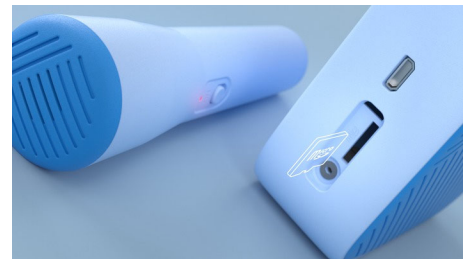

TAS4405N/00

Highlights

Sing it. Say it. Love it!

This ultra-portable Bluetooth speaker features a wireless mic. Kids can sing along to their music, tell stories, or even act out made-up movie scenes with their friends! Whatever they choose to perform, one-touch recording makes it easy for them to lay down their tracks on a micro SD card.