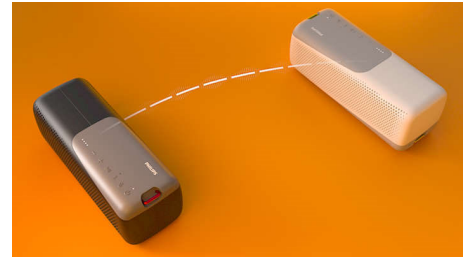

IP67 dust/water protection

From the trail to the beach to the pool—an IP67 rating ensures this speaker can go anywhere. The detachable lanyard makes carrying easy and a Bluetooth range of up to 20 m means you won't miss a beat. Even if your phone is a long way from the speaker.

Bluetooth multipoint

Mix and match your workout playlists! With Bluetooth multipoint connectivity, you can connect up to two smart devices to this speaker simultaneously—and take turns pumping up the tunes. If a call comes in, the built-in mic lets you take it without disconnecting your phone from the speaker.

Easy control

Buttons on the speaker's outer case let you control volume, music playback, stereo pairing and Bluetooth. Want to tell your phone to play a certain song? Press and hold the play/pause button to talk to your voice assistant.