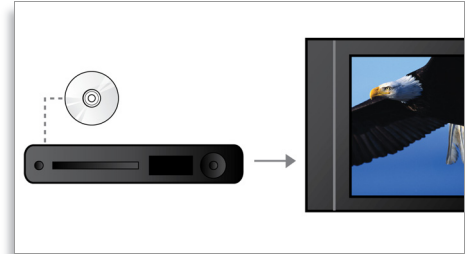

Plays it all

Play virtually any disc you want - whether they are CDs, (S)VCDs, DVDs, DVD+R, DVD-R, DVD+RW, DVD-RW or DVD+R DL. Experience unbeatable flexibility and the convenience of playing all your discs on the one device.