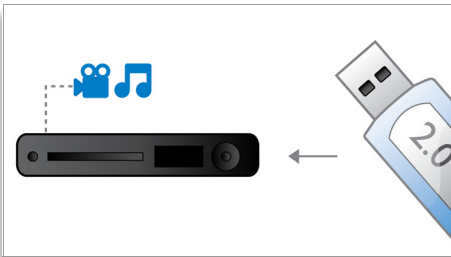

Hi-Speed USB 2.0 Link

The Universal Serial Bus or USB is a protocol standard that is conveniently used to link PCs, peripherals and consumer electronic equipment. Hi-Speed USB devices have a data transfer rate of up to 480 Mbps - up from the 12 Mbps in original USB ones. With Hi-Speed USB 2.0 Link, all you have to do is plug in your USB device, select the movie, music or photo and play away.