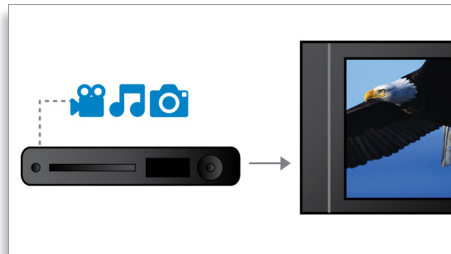

Plays it all

Play virtually any media format you want - whether they are WMV, DivX, MP3s or JPEGs.

HTS3378/93

Experience the unbeatable convenience of great playability and the luxury of sharing media files on your TV or home theatre system - in the comfort of your living room.