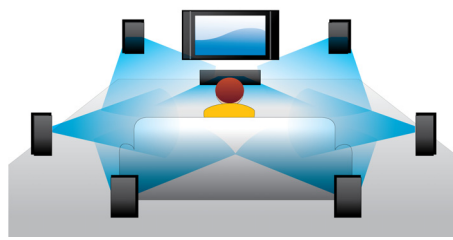

Dolby TrueHD and DTS-HD MA

DTS-HD Master Audio and Dolby TrueHD deliver 7.1 channels of the finest sound from your Blu-ray Discs. Audio reproduced is virtually indistinguishable from the studio master, so you hear what the creators intended for you to hear. DTS-HD Master Audio and Dolby TrueHD complete your high definition entertainment experience.