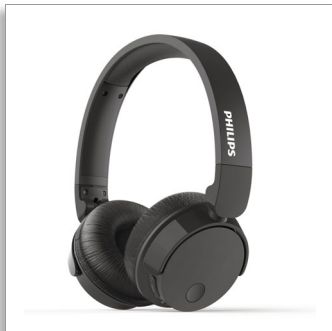

Philips  
Wireless noise cancelling  
headphones

32mm drivers/closed-back

On-ear  
Soft ear cushions  
Full folding

TABH305BK

## Big bold bass. No distractions.

Tune in to your sounds with big, bold bass. Tune out distractions with Active Noise Canceling (ANC). These wireless on-ear headphones are all about the beats you love. A single charge gives you up to 15 hours play time, even with ANC on.

### **Easy to carry. Easy to wear.**

- Lightweight, adjustable headband
- Soft ear cups that can be angled for maximum comfort
- Flat-fold design for easy storage in your pocket or bag
- Weight is just 145.5 g. Feel light. Listen heavy