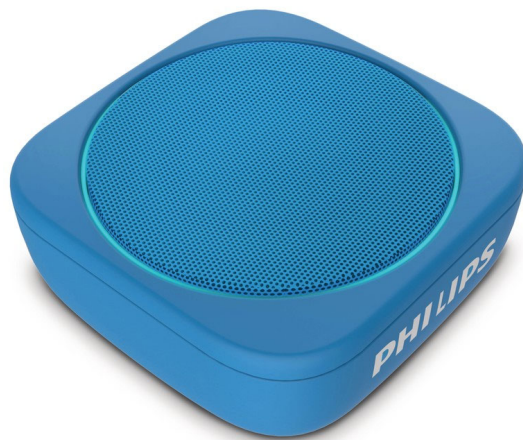

Philips  
wireless portable speaker

Bluetooth  
Blue

BT150A

## Pool party. Shower party. Your party.

Wherever. Whenever. This waterproof Bluetooth speaker packs chunky bass into a tiny package and gives you surprisingly big sound. You get eight hours of play time and audio-in. From the pool to the shower—make it your kind of party.

### Turn it up. In the pool. In the shower.

- Waterproof to 1 m for up to 30 minutes. IPX7 rated
- 1.5" full-range speaker. A passive radiator boosts bass
- Anti-clipping function. Play it loud without distortion
- 8 hours of play time. USB charging. Micro USB cable included

### Music or calls

- Built-in mic. Take your calls via the speaker
- Audio-in. Connect to almost any source
- Up to 10 m wireless range