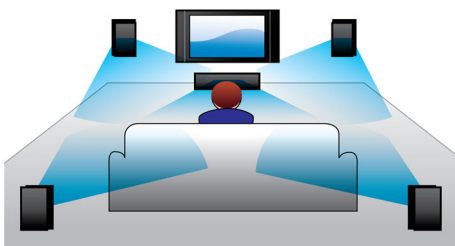

Designed to enhance your cinema at home

- Modern design to complement your home environment

PHILIPS

Highlights

300 W RMS power

300 W RMS power delivers great sound for movies and music

Dolby Digital

Because Dolby Digital standards, the world's leading digital multi-channel audio standards, make use of the way the human ear naturally processes sound, you experience superb quality surround sound audio with realistic spatial cues.

EasyLink

EasyLink lets you control multiple devices like DVD players, Blu-ray players, soundbar speakers, Home theatre systems and TVs etc. with one remote. It uses HDMI CEC industry-standard protocol to share functionality between devices through the HDMI cable. With one touch of a button, you can operate all your connected HDMI CEC-enabled equipment simultaneously. Functions like

standby and play can now be carried out with absolute ease.

HDMI for HD movies

HDMI is a direct digital connection that can carry digital HD video as well as digital multichannel audio. By eliminating the conversion to analogue signals it delivers perfect picture and sound quality, completely free from noise. Movies in standard definition can now be enjoyed in true high definition resolution—ensuring more details and more true-to-life pictures.